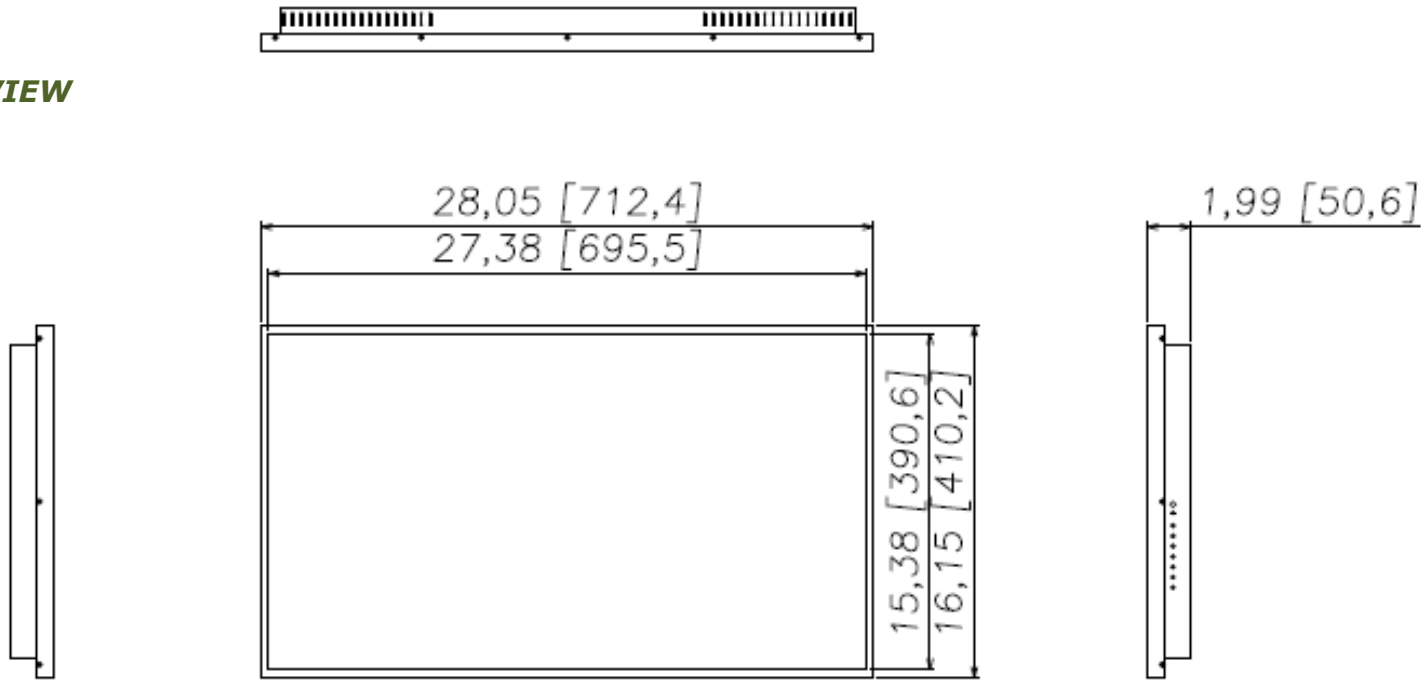

Mechanical Drawing

DK32N

GPO Display's Commercial-Grade 32" 4k LED LCD Monitors boast 3840x2160 native resolution for unparalleled clarity. [DK32N](#) features five video inputs supporting a 4K/UHD (3840x2160) signal. As with all DK-series models from GPO Display, this model is rated for 24/7 use. Custom housing colors & logos are available upon request.

FRONT VIEW

REAR VIEW