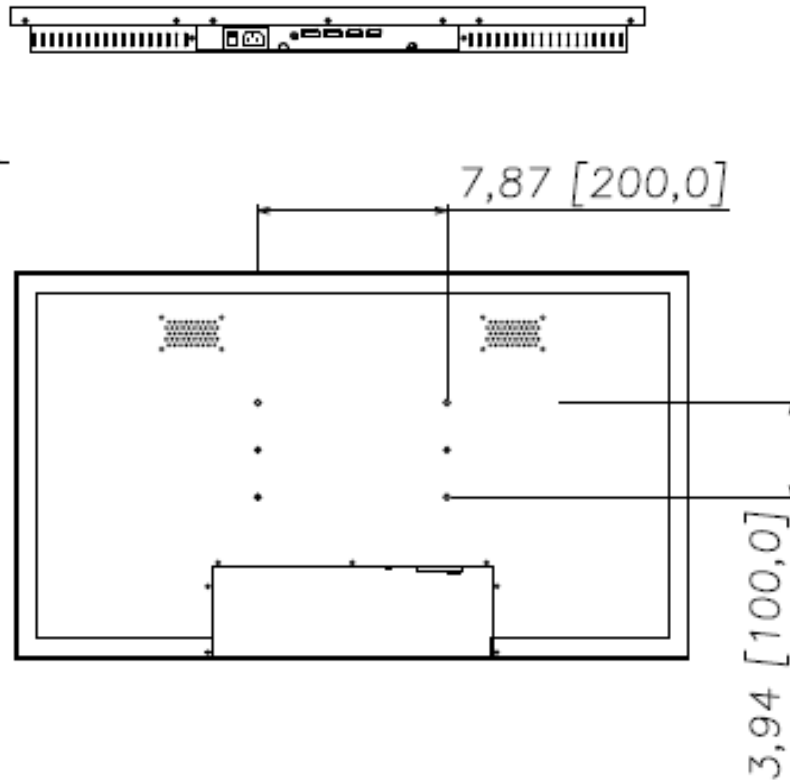

Rear View

Product specification and design are subject to change without notice.

Copyright 2024, GPO Display All rights reserved. This document may not be copied in any form without written permission from GPO Display