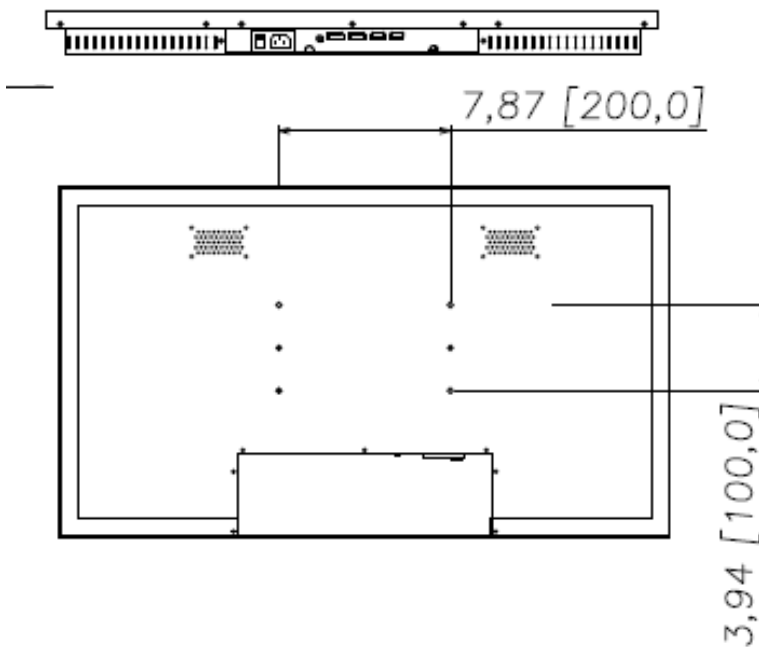

Product specification and design are subject to change without notice.

Copyright 2019 GPO Display All rights reserved. This document may not be copied in any form without written permission from GPO Display Rev. 030719-01