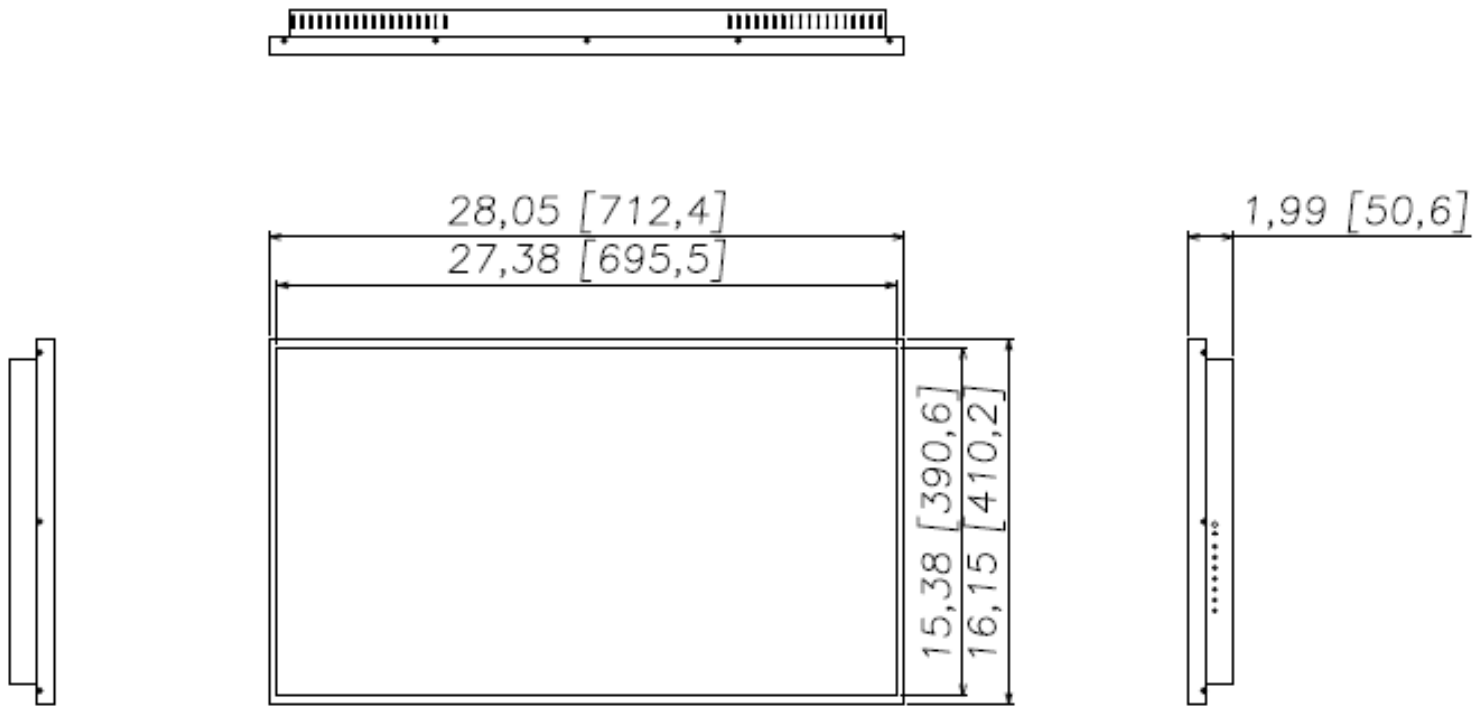

Drawings

Front View