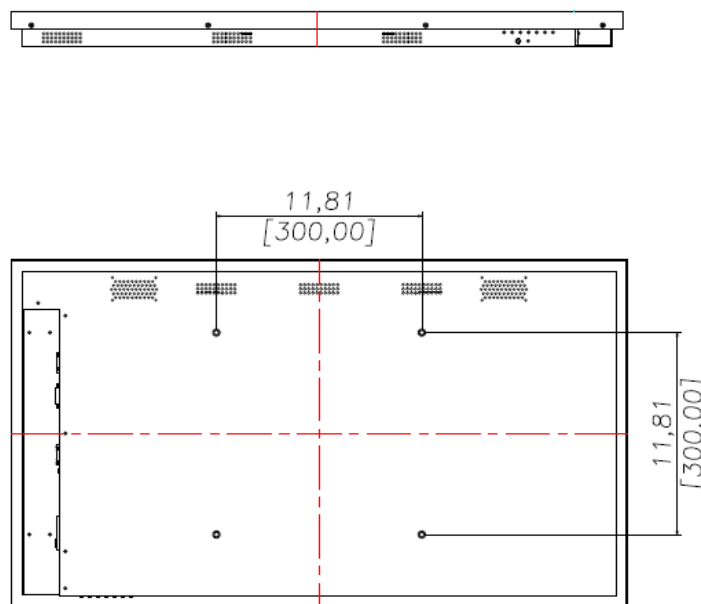

4K/Ultra HD Commercial Monitors

DK40N

Panel Attributes

Screen Size (Diag.)	40"
Panel Technology	Commercial VA / V-by-One HS interface/ LED edge-lit
Native Resolution	3840 x 2160
Pixel Pitch (mm)	0.2247 x 0.2247 (HxV)
Brightness (Typ.)	350nit
Contrast Ratio (Typ.)	5,000:1
Displayable Colors	1.07 billion (8-bit+FRC)
Viewing Angle	176° / 176°
Response Time (Typ. GTG)	8.5ms
Aspect Ratio	16:9

Dimensions, Power & Other

Dimension (W x H x D)	35.45" x 20.3" x 2.04"
Weight	55lbs
Electrical Ratings	AC 100 - 240V(50/60Hz)
Power Consumption (Typ.)	90W
VESA Mounting Pattern (mm)	300 x 300
Operating Temperature	32°F - 122°F
Operating Humidity Range	20~90% , Non-condensing
Industrial Reliability	30,000+ Hours
Warranty	Two years (parts & labor)

* GPO Display may change specifications and designs without notice.

Mechanical Drawing

DK40N

GPO Display's Commercial-Grade 40" 4k LED LCD Monitors boast 3840x2160 native resolution for unparalleled clarity. DK40N features two inputs supporting 3840x2160 @ 30Hz (DisplayPort and HDMI) in addition to multiple inputs supporting playback at 1920x1080. Also included is a plug-and-play USB multimedia player capable of playback at 1920x1080. Touch is optional and custom housing colors & logos are available upon request.

FRONT VIEW

REAR VIEW

Product specification and design are subject to change without notice.

Copyright©2017 GPO Display All rights reserved. This document may not be copied in any form without written permission from GPO Display Rev. 020117-R01