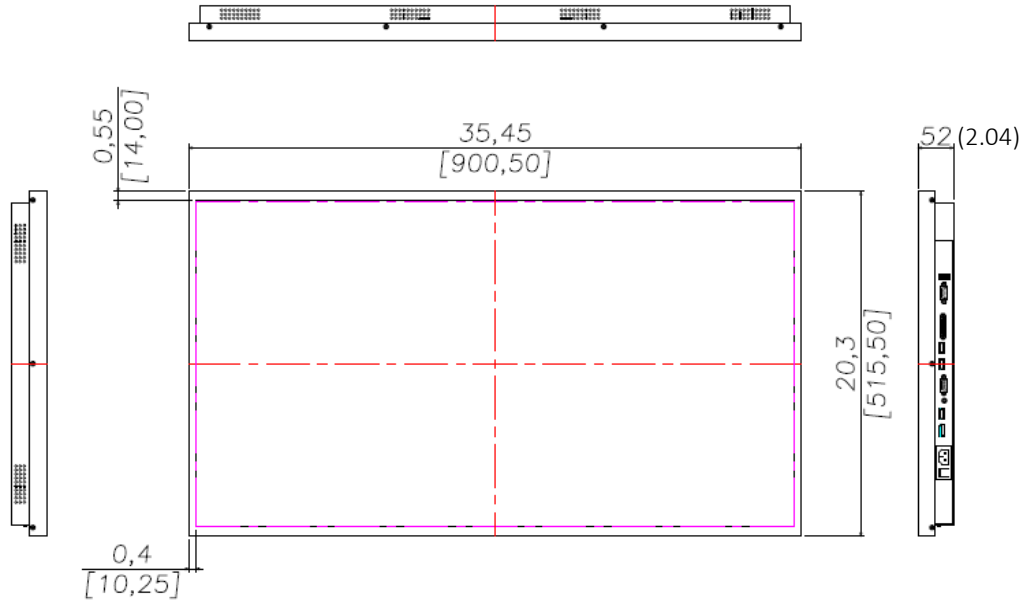

Mechanical Drawing

DK40N

GPO Display's Commercial-Grade 40" 4k LED LCD Monitors boast 3840x2160 native resolution for unparalleled clarity. DK40N features two inputs supporting 3840x2160 @ 30Hz (DisplayPort and HDMI) in addition to multiple inputs supporting playback at 1920x1080. Also included is a plug-and-play USB multimedia player capable of playback at 1920x1080. Touch is optional and custom housing colors & logos are available upon request.

FRONT VIEW

REAR VIEW