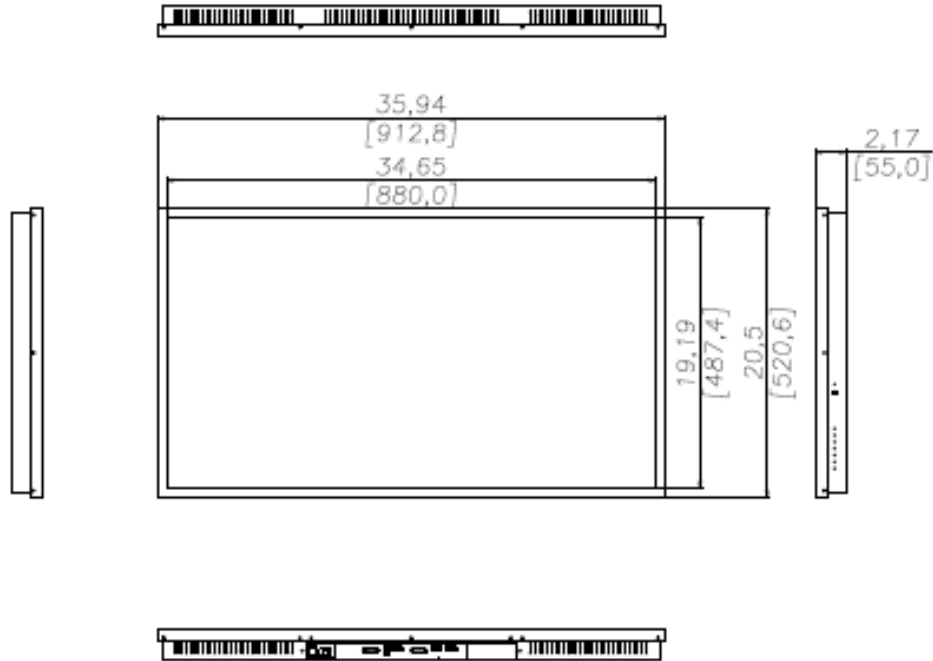

Mechanical Drawing

DK40N

GPO Display's Commercial-Grade 40" 4k LED LCD Monitors boast 3840x2160 native resolution for unparalleled clarity. [DK40N](#) features five video inputs supporting a 4K/UHD (3840x2160) signal. As with all DK-series models from GPO Display, this model is rated for 24/7 use. Custom housing colors & logos are available upon request.

FRONT VIEW

REAR VIEW