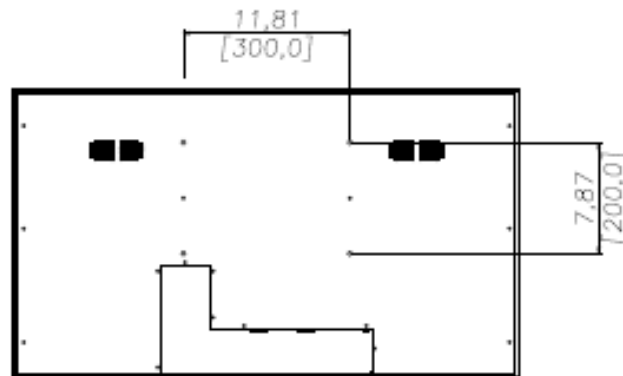

Product specification and design are subject to change without notice.

Copyright 2019 GPO Display All rights reserved. This document may not be copied in any form without written permission from GPO Display Rev. 030719-01