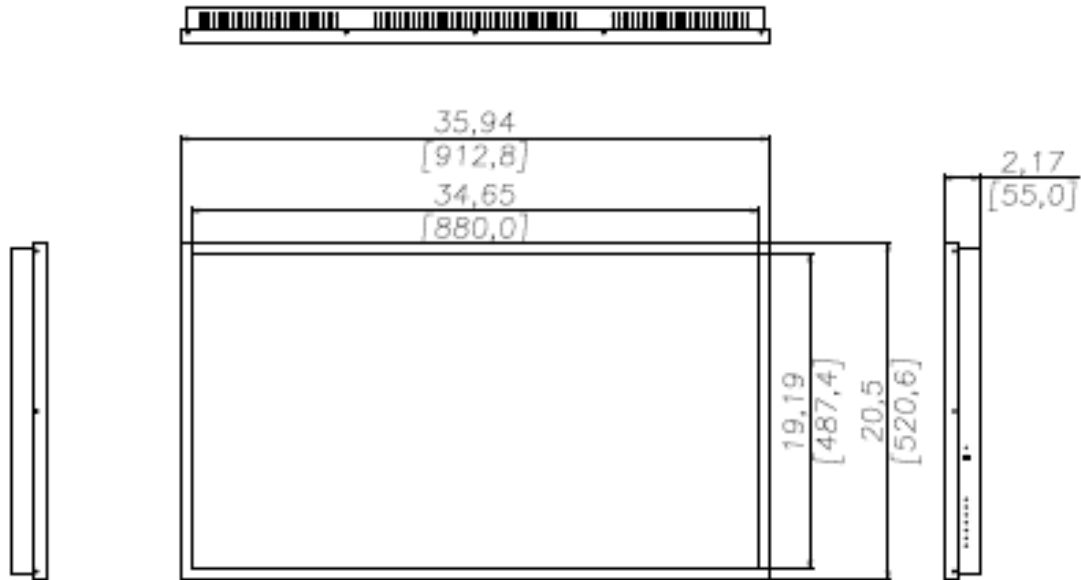

Specifications

Panel Attributes

Panel Technology	Commercial-grade VA LED-LCD
Surface Treatment	Hard coating (3H), Anti-glare treatment of the front polarizer (Haze ~1% typ.)
Screen Size (diag.)	40"
Native Resolution	3840 x 2160
Active Area (mm)	878.11 x 485.35
Brightness (typ.)	500nit
Contrast Ratio (typ.)	1,500:1
Displayable Colors	10bit(D), 1.07 Billion colors
Viewing Angle	178°/ 178°
Aspect Ratio	16:9
Refresh Rate	60Hz

Specifications

Dimensions, Power & Other

Display Dimensions (W x H x D) + Weight	35.94 x 20.5 x 2.17 (in) - 35lbs
Packed Dimensions (W x H x D) + Weight	42.32 x 26.77 x 7.09 (in) - 42lbs
Display Orientation	Landscape or Portrait
Heat Output (BTU/hr)	307
Mounting Pattern (mm)	300 x 200
Electrical Ratings	AC 100 - 240V (50/60Hz)
Power Consumption (typ.)	90W
Standby Power Consumption	<1W
Operating Temperature	32°F -122°F
Operating Humidity Range	20~90%
Industrial Reliability	50,000+ Hours
Usage Ratings (hrs/days)	24/7**
Warranty	Two Years (parts & labor)

Drawings

Front View

Rear View