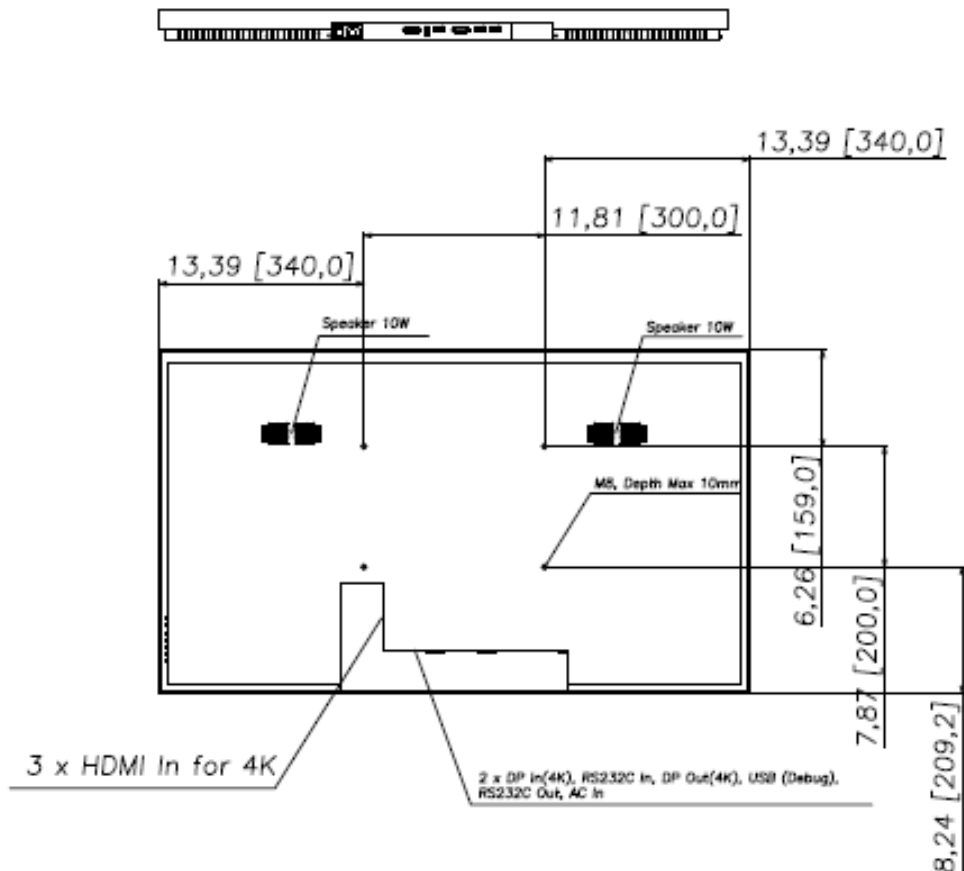

Dimensions, Power & Other

Dimensions & Weight	38.58 x 22.37 x 2.09(in.); 48lbs
Mounting Pattern (mm)	300 x 200
Internal Speaker	10W x 2
Electrical Ratings	AC 100 - 240V (50/60Hz)
Power Consumption (Typ.)	80W
Operating Temperature	32°F - 122°F
Operating Humidity Range	20~90% , Non-condensing
Industrial Reliability	50,000+Hours
Warranty	Two years (parts & labor)

Mechanical Drawing

DK43N

GPO Display's Commercial-Grade 43" 4k LED LCD Monitors boast 3840x2160 native resolution for unparalleled clarity. [DK43N](#) features five video inputs supporting a 4K/UHD (3840x2160) signal. As with all DK-series models from GPO Display, this model is rated for 24/7 use. Custom housing colors & logos are available upon request.

FRONT VIEW

REAR VIEW

Product specification and design are subject to change without notice.

Copyright 2019 GPO Display All rights reserved. This document may not be copied in any form without written permission from GPO Display Rev. 030719-01