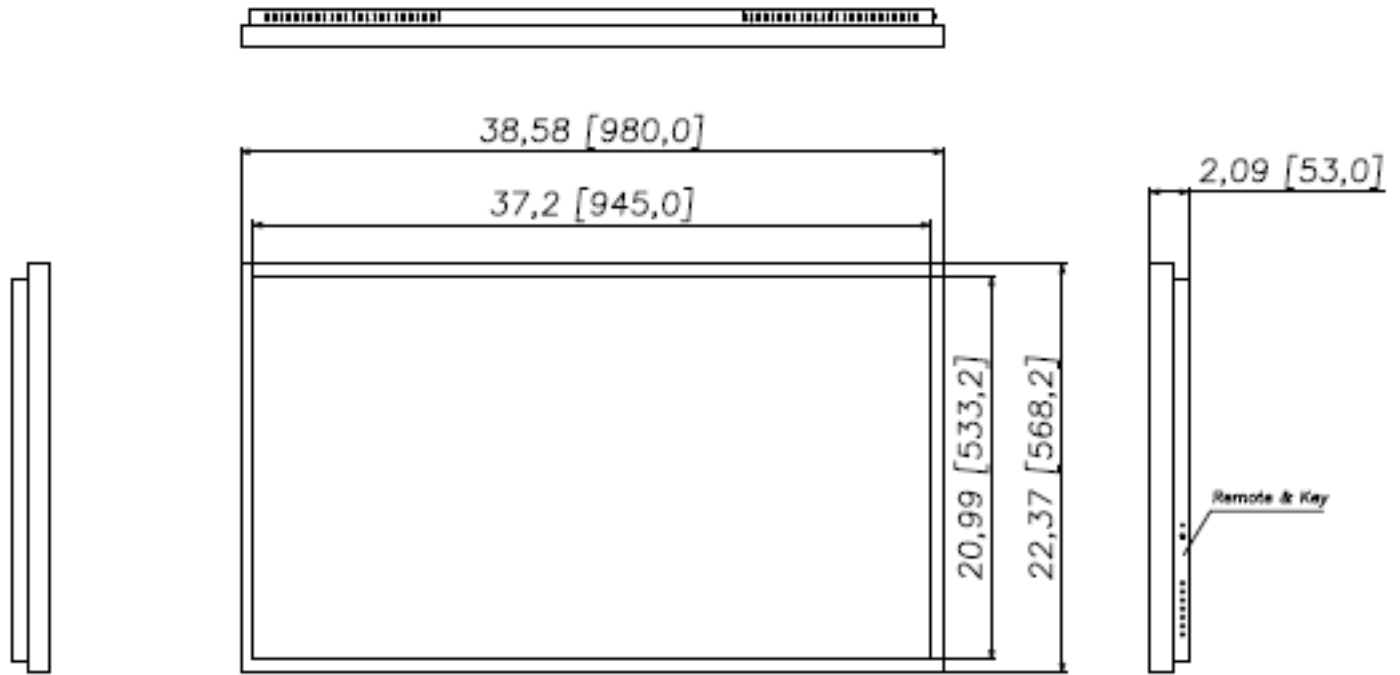

Drawings

Front View