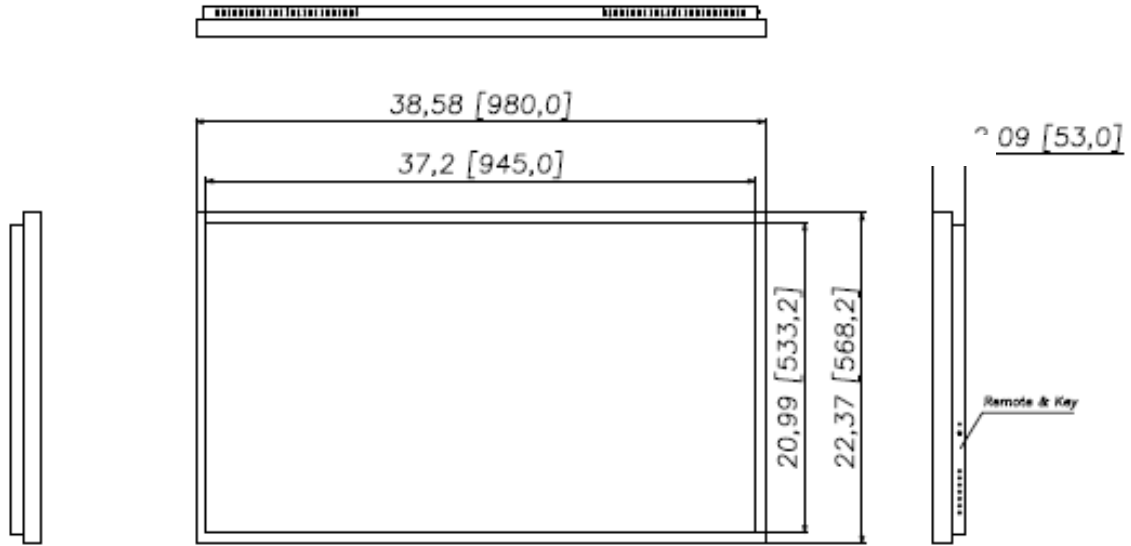

Mechanical Drawing

DK43N

GPO Display's Commercial-Grade 43" 4k LED LCD Monitors boast 3840x2160 native resolution for unparalleled clarity. [DK43N](#) features five video inputs supporting a 4K/UHD (3840x2160) signal. As with all DK-series models from GPO Display, this model is rated for 24/7 use. Custom housing colors & logos are available upon request.

FRONT VIEW