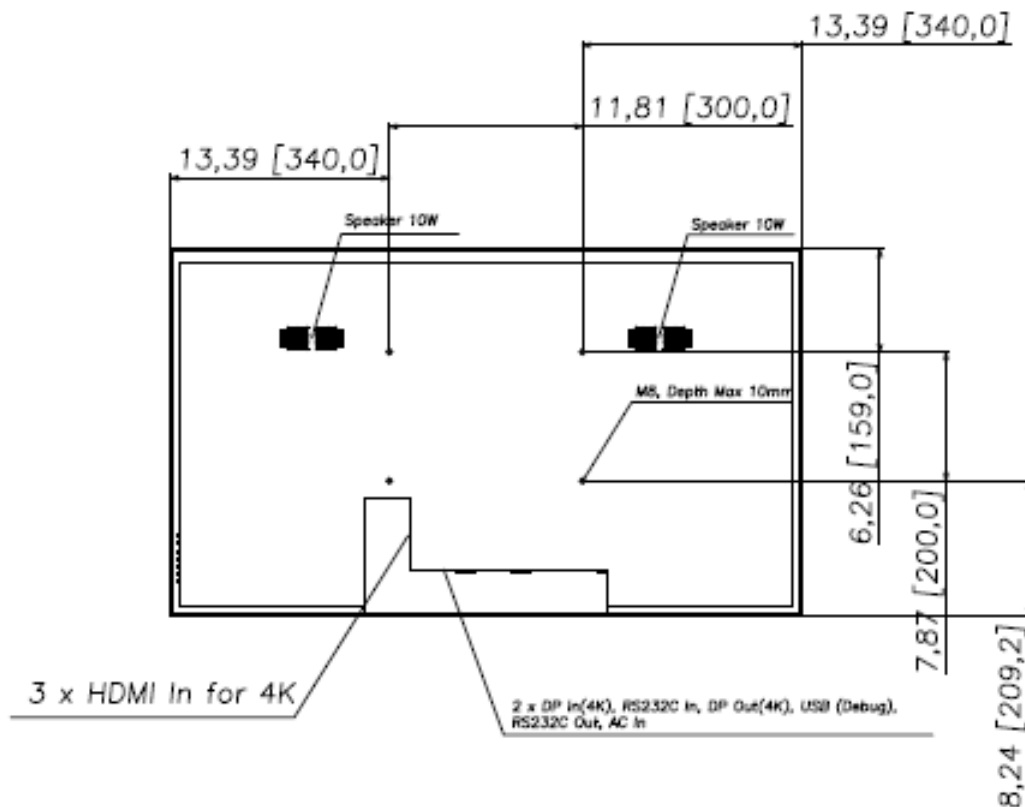

Rear View

Product specification and design are subject to change without notice.

GPO DISPLAY Copyright 2024, GPO Display All rights reserved. This document may not be copied in any form without written permission from GPO Display