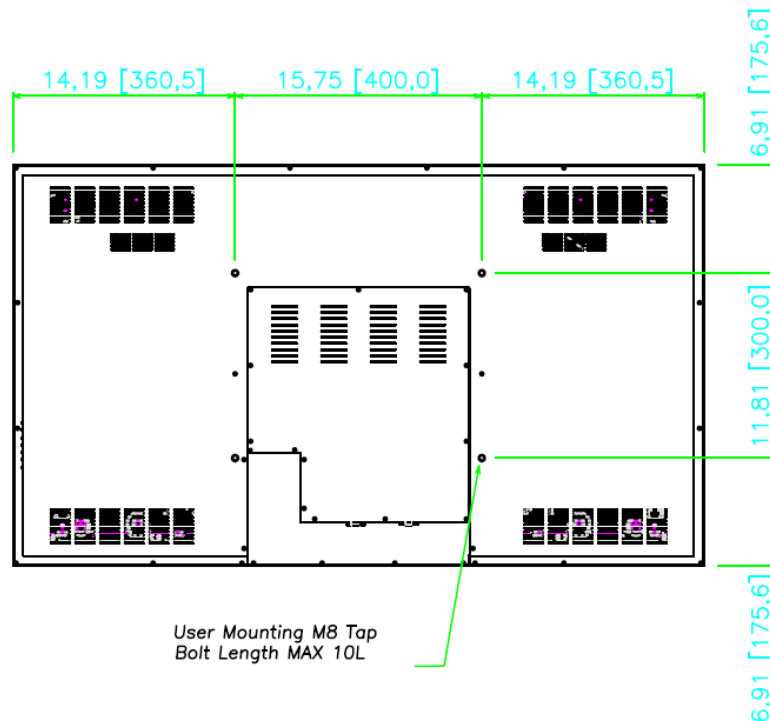

Product specification and design are subject to change without notice.

Copyright 2024, GPO Display All rights reserved. This document may not be copied in any form without written permission from GPO Display