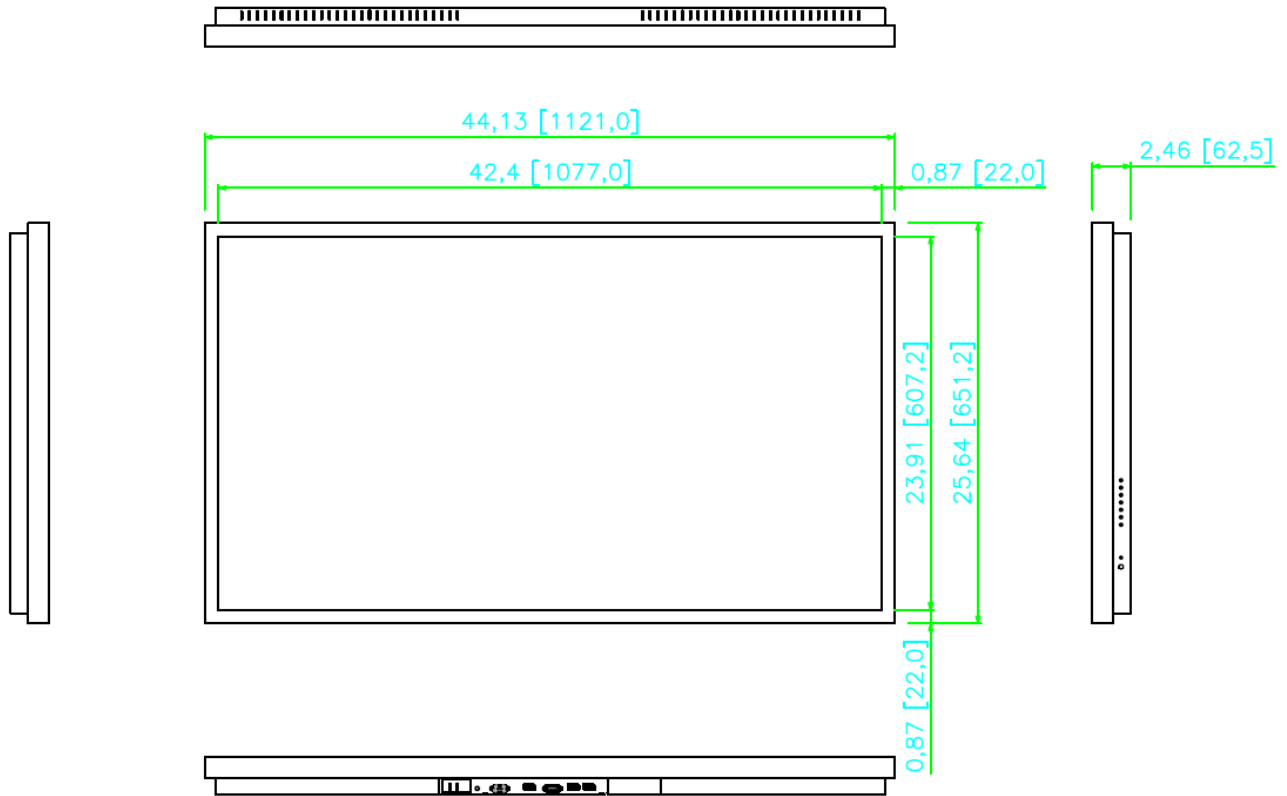

Drawings

Front View

Rear View