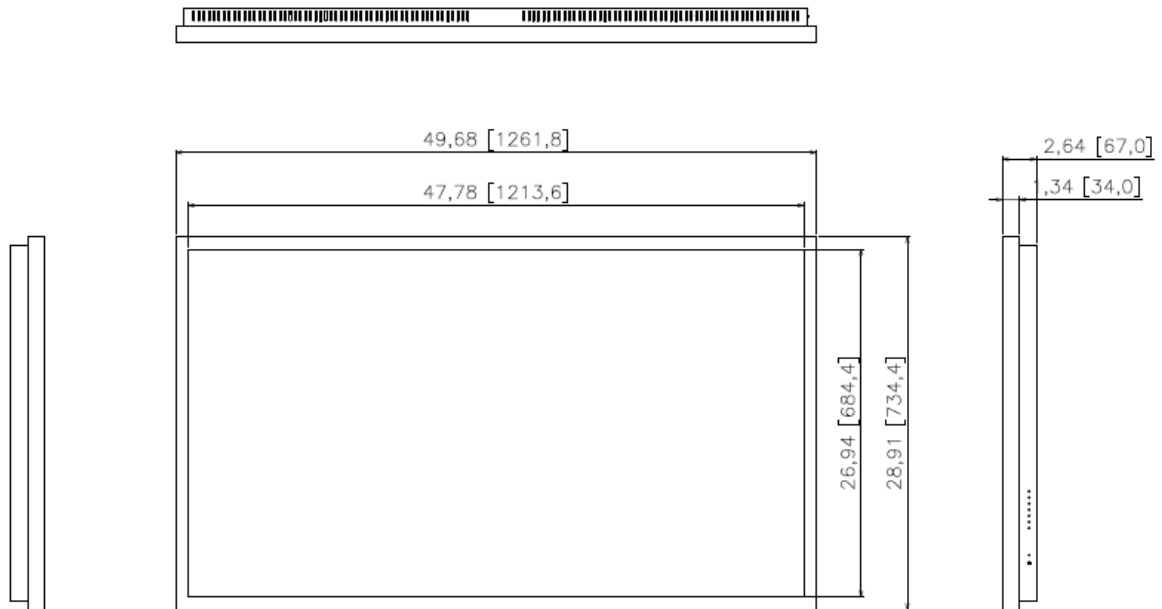

Specifications

Panel Attributes

Panel Technology	Commercial-grade IPS LED-LCD
Surface Treatment	Hard coating (2H), Anti-glare treatment of the front polarizer (Haze 28% typ.)
Screen Size (diag.)	55"
Native Resolution	3840 x 2160
Active Area (mm)	1209.6 x 680.4
Brightness (typ.)	500nit
Contrast Ratio (typ.)	1,100:1
Displayable Colors	10bit(D), 1.07 Billion colors
Viewing Angle	178°/ 178°
Aspect Ratio	16:9
Refresh Rate	60Hz

Specifications

Dimensions, Power & Other

Display Dimensions (W x H x D) + Weight	49.68 x 28.91 x 2.64 (in) - 71lbs
Packed Dimensions (W x H x D) + Weight	54.33 x 34.57 x 8.86 (in) - 79lbs
Display Orientation	Landscape or Portrait
Heat Output (BTU/hr)	443
Mounting Pattern (mm)	400 x 300
Electrical Ratings	AC 100 - 240V (50/60Hz)
Power Consumption (typ.)	130W
Standby Power Consumption	<1W
Operating Temperature	32°F - 122°F
Operating Humidity Range	20~90%
Industrial Reliability	50,000+ Hours
Usage Ratings (hrs/days)	24/7**
Warranty	Two Years (parts & labor)

Drawings

Front View

Rear View