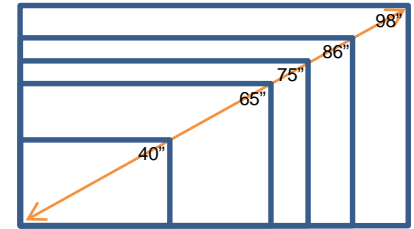

### Panel Attributes

Screen Size (Diag.)	65"
Panel Technology	Commercial-grade IPS / LED edge-lit
Native Resolution	3840 x 2160
Display Area(mm)	1428.48(H) x 803.52(V)
Brightness (Typ.)	500nit
Contrast Ratio (Typ.)	1,400:1 / 500,000:1(DCR)
Displayable Colors	1.06 billion (10bit)
Viewing Angle	176° / 176°
Response Time (Typ. GTG)	5ms
Aspect Ratio	16:9