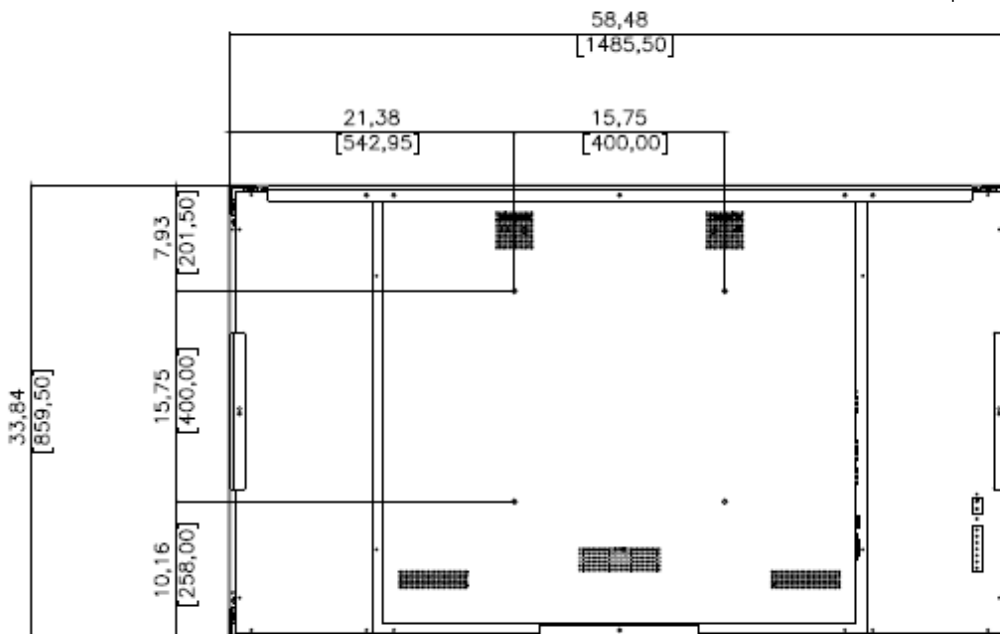

REAR VIEW

* Depth and bezel width subject to changes according to the touch spec selected.

Product specification and design are subject to change without notice.

Copyright©2017 GPO Display All rights reserved. This document may not be copied in any form without written permission from GPO Display Rev. 020117-R01