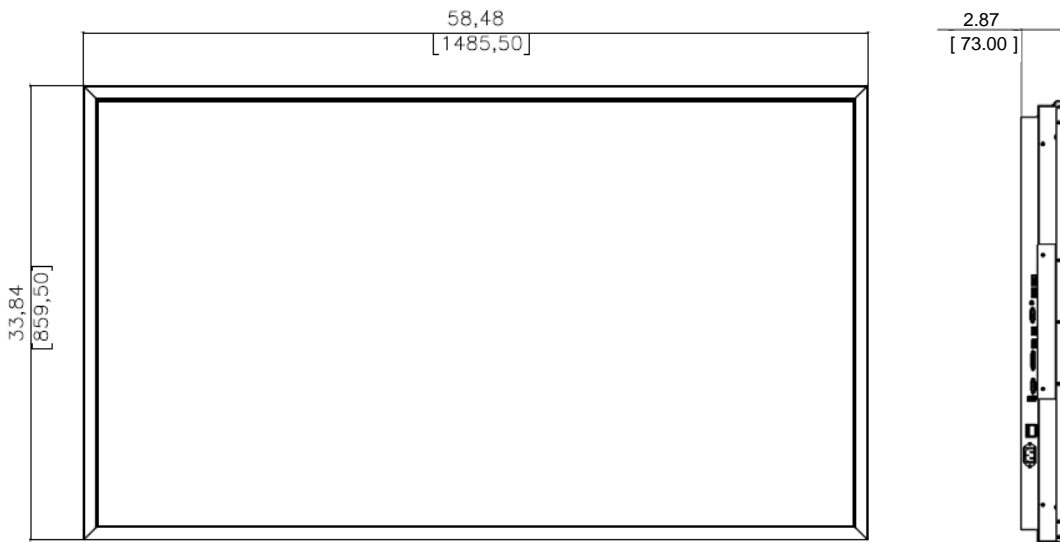

Mechanical Drawing

DK65N

GPO Display's Commercial-Grade 65" 4k LED-LCD Monitors boast 3840x2160 native resolution for unparalleled clarity. DK65N features two inputs supporting 3840x2160 @ 30Hz (DisplayPort and HDMI) in addition to multiple inputs supporting playback at 1920x1080. Also included is a plug-and-play USB multimedia player capable of playback at 1920x1080. Touch is optional and custom housing colors & logos are available upon request.

FRONT VIEW