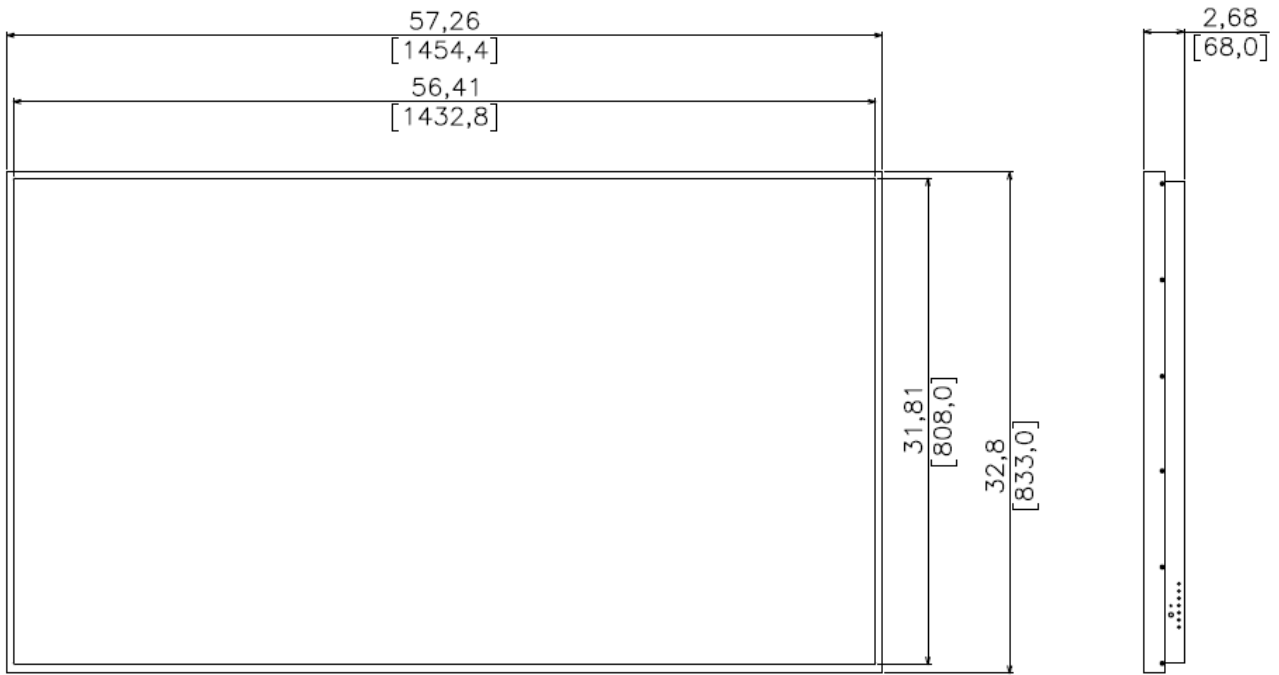

Drawings

Front View