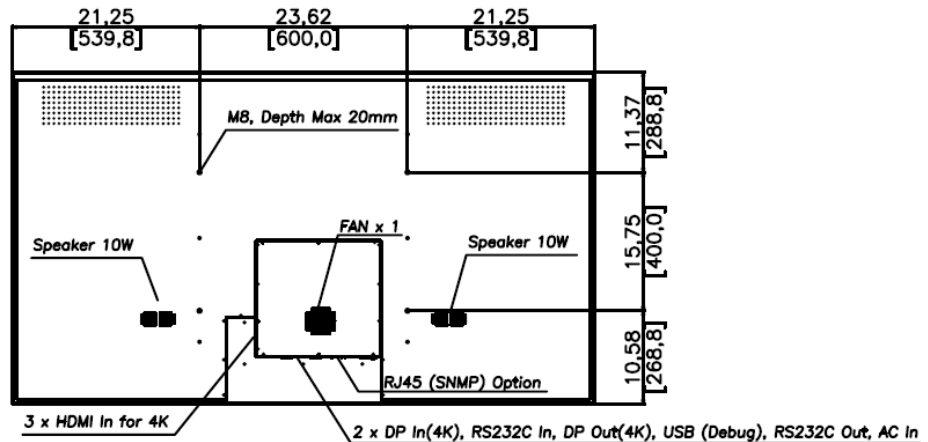

Product specification and design are subject to change without notice.

Copyright 2019 GPO Display All rights reserved. This document may not be copied in any form without written permission from GPO Display Rev. 030719-01