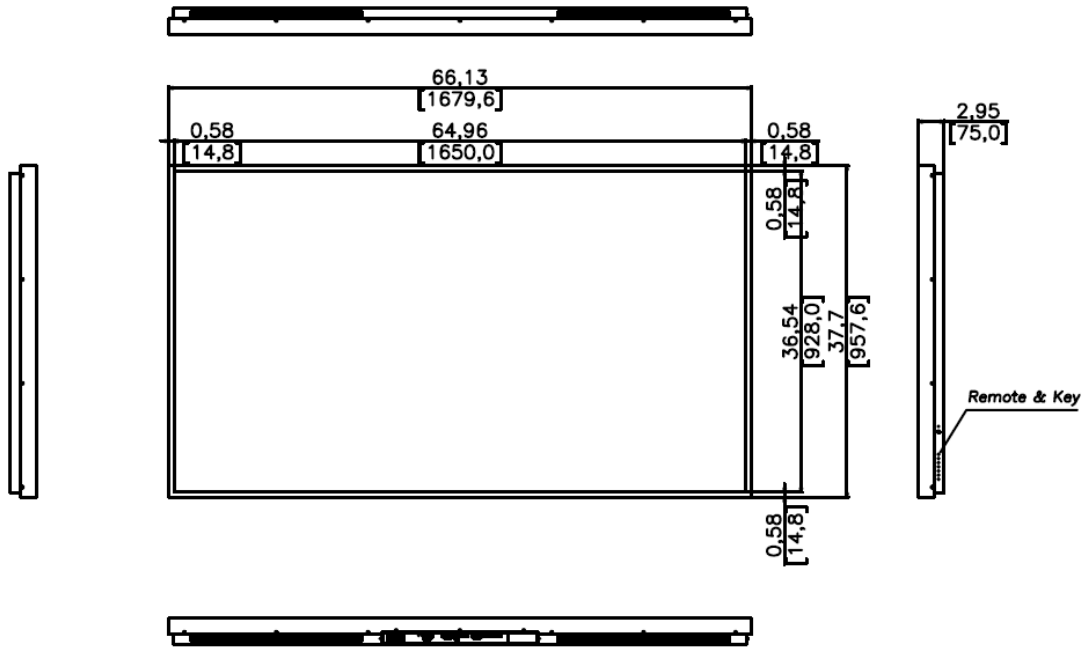

GPO Display's Commercial-Grade 75" 4k LED LCD Monitors boast 3840x2160 native resolution for unparalleled clarity. DK75H features five video inputs supporting a 4K/UHD (3840x2160) signal. As with all DK-series models from GPO Display, this model is rated for 24/7 use. Custom housing colors & logos are available upon request.

FRONT VIEW

REAR VIEW