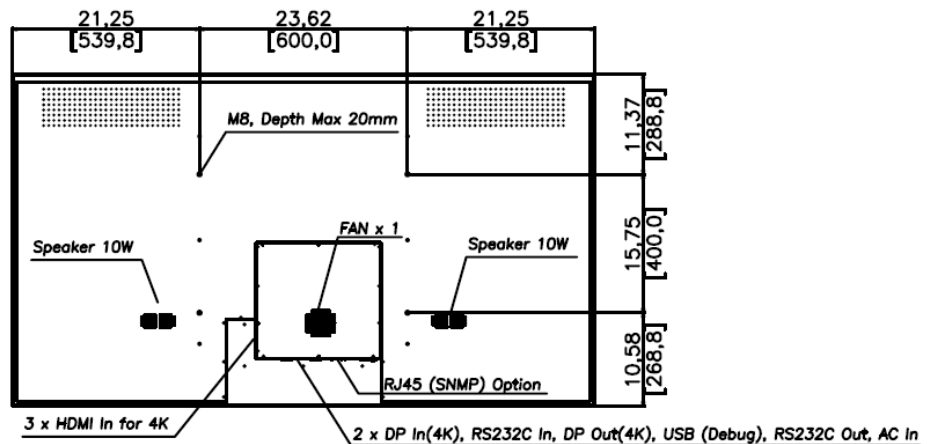

Product specification and design are subject to change without notice.

Copyright 2019 GPO Display All rights reserved. This document may not be copied in any form without written permission from GPO Display Rev. 030719-01