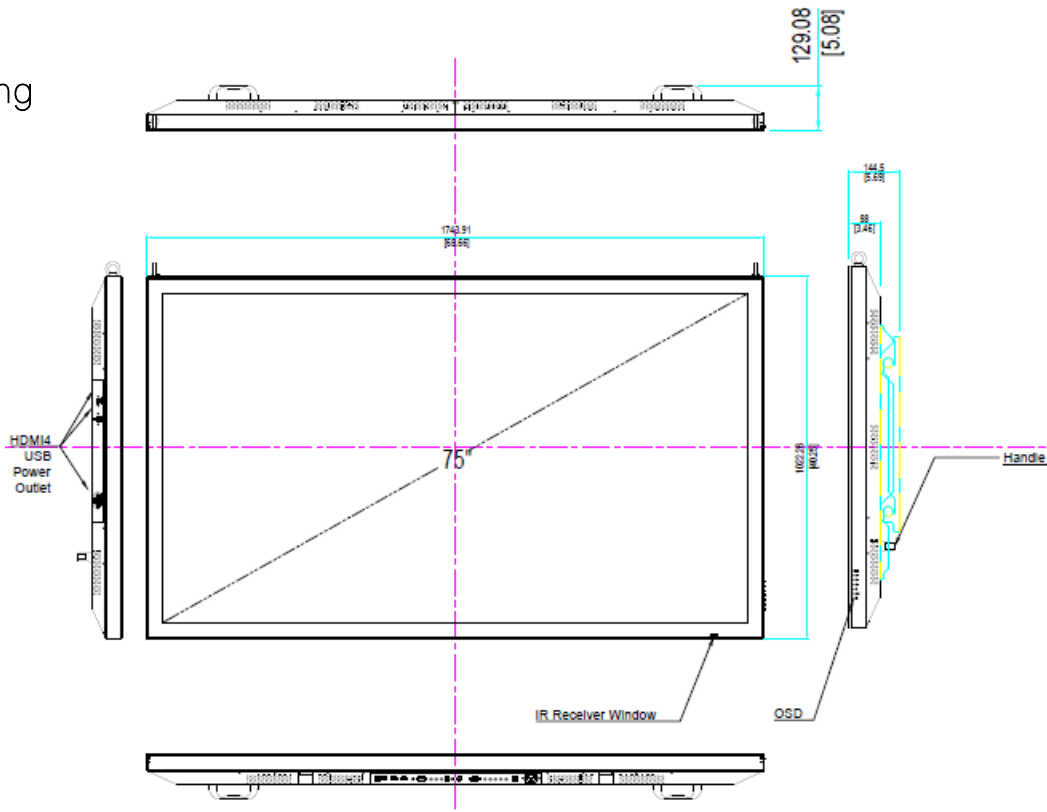

Mechanical Drawing

Front Drawing

Rear Drawing