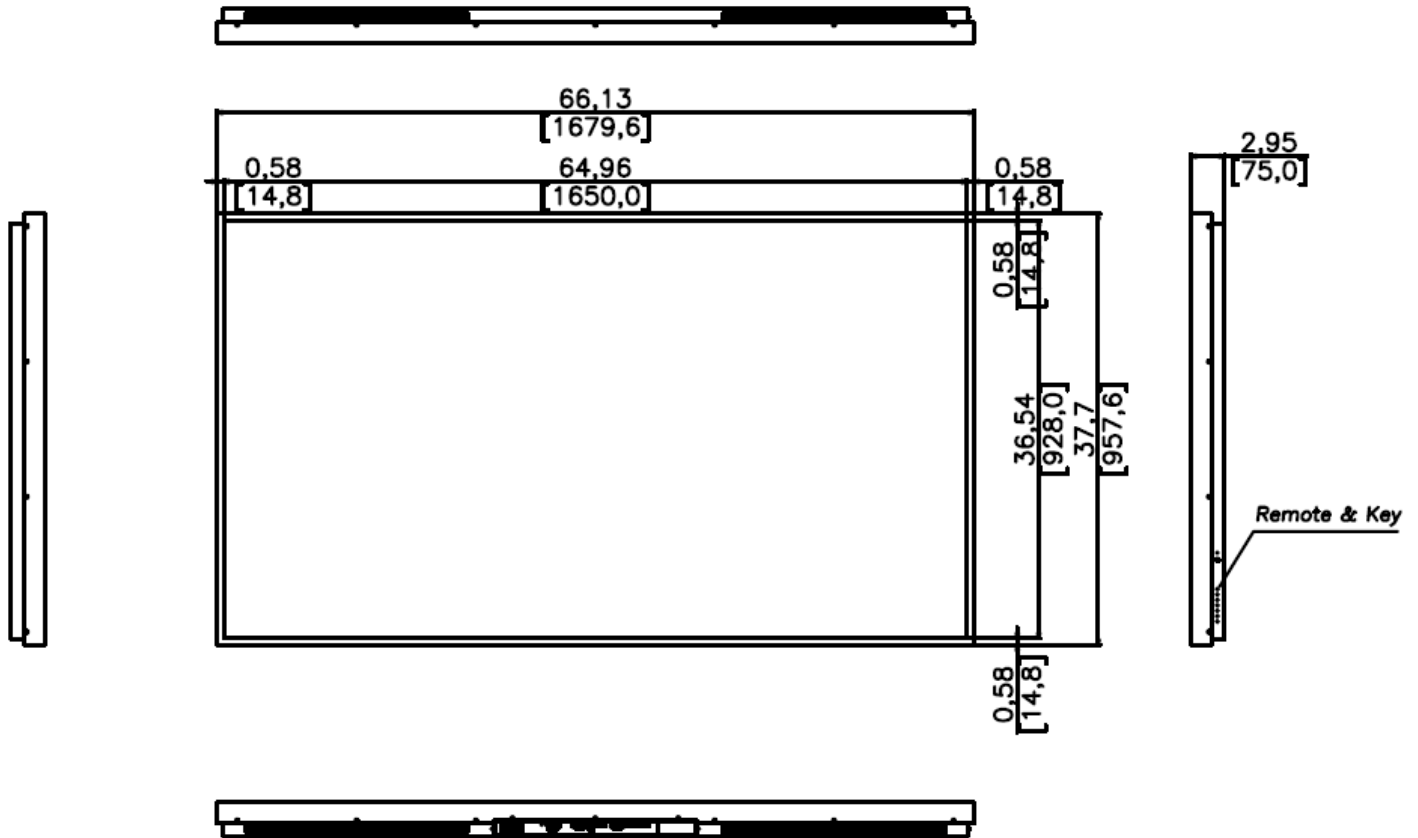

Panel Attributes

Panel Technology	Commercial-grade IPS LED-LCD
Surface Treatment	Hard coating (3H), Anti-glare treatment of the front polarizer (Haze 28% typ.)
Screen Size (diag.)	75"
Native Resolution	3840 x 2160
Active Area (mm)	1649.66 x 927.94
Brightness (typ.)	500nit
Contrast Ratio (typ.) / DCR	1,000:1 / 1,000,000:1
Displayable Colors	10bit(D), 1.07 Billion colors
Viewing Angle	178°/ 178°
Aspect Ratio	16:9
Refresh Rate	120Hz

Dimensions, Power & Other

Display Dimensions (W x H x D) + Weight	66.13 x 4037.7 x 2.95 (in) - 139lbs
Packed Dimensions (W x H x D) + Weight	71.57 x 44.57 x 11.81 (in) - 159lbs
Display Orientation	Landscape or Portrait
Heat Output (BTU/hr)	614
Mounting Pattern (mm)	600 x 400
Electrical Ratings	AC 100 - 240V (50/60Hz)
Power Consumption (typ.)	200W
Standby Power Consumption	<1W
Operating Temperature	32°F - 122°F
Operating Humidity Range	20~90%
Industrial Reliability	50,000+ Hours
Usage Ratings (hrs/days)	24/7**
Warranty	Two Years (parts & labor)

**Consult with GPO Display regarding best practices for preventing image retention and for prolonging display lifetime.

Specifications

Connectivity

HDMI	3 x Input
DisplayPort	2 x Input, 1 x Output
RS-232	1 x Input, 1 x Output
Audio	1 x 3.5mm Out, 10W x 2 Built-in Speaker

Drawings

Front View

Rear View