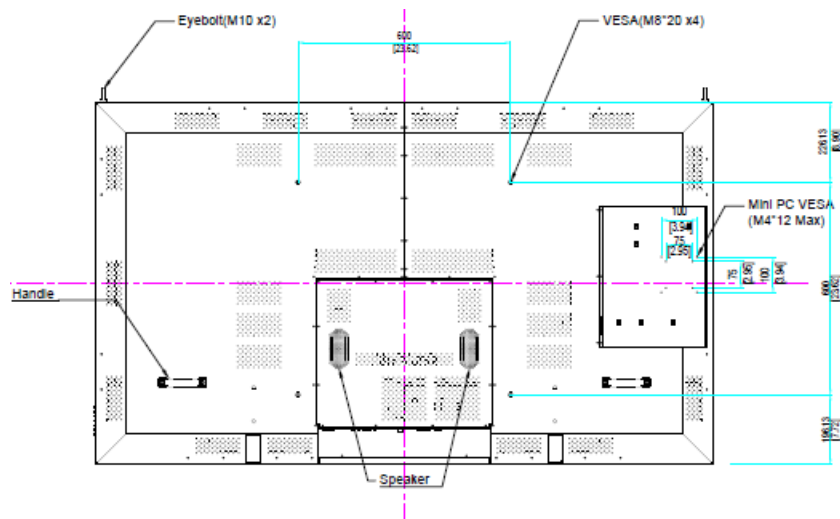

Note: GPO Display may change specifications and designs without notice

Accessories with product: RS-232 cable, DVI cable, VGA cable, AC Power Cord, Remote Control, Batteries for remote control, User manual & Software on USB Flash Drive