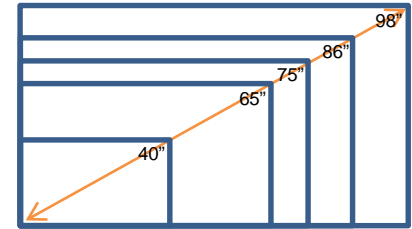

Available Sizes

FULL HD

ULTRA HD

Four times the resolution of FHD

DK-Series monitors feature a native resolution of 3840x2160 offering unparalleled image quality and clarity