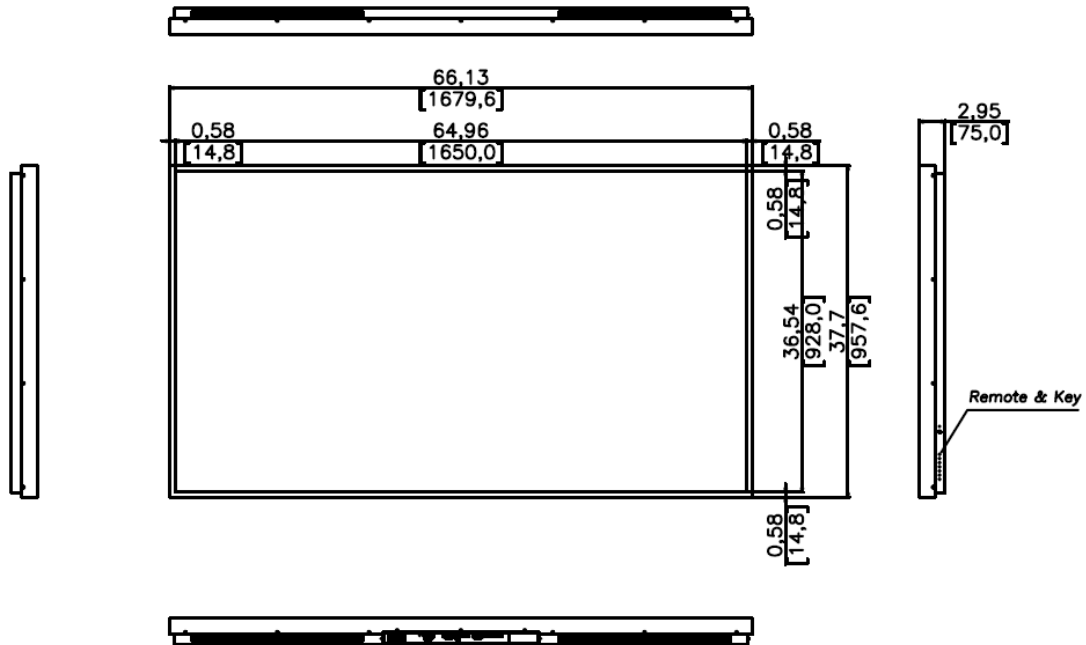

Mechanical Drawing

DK75N

GPO Display's Commercial-Grade 75" 4k LED LCD Monitors boast 3840x2160 native resolution for unparalleled clarity. [DK75N](#) features five video inputs supporting a 4K/UHD (3840x2160) signal. As with all DK-series models from GPO Display, this model is rated for 24/7 use. Custom housing colors & logos are available upon request.

FRONT VIEW

REAR VIEW