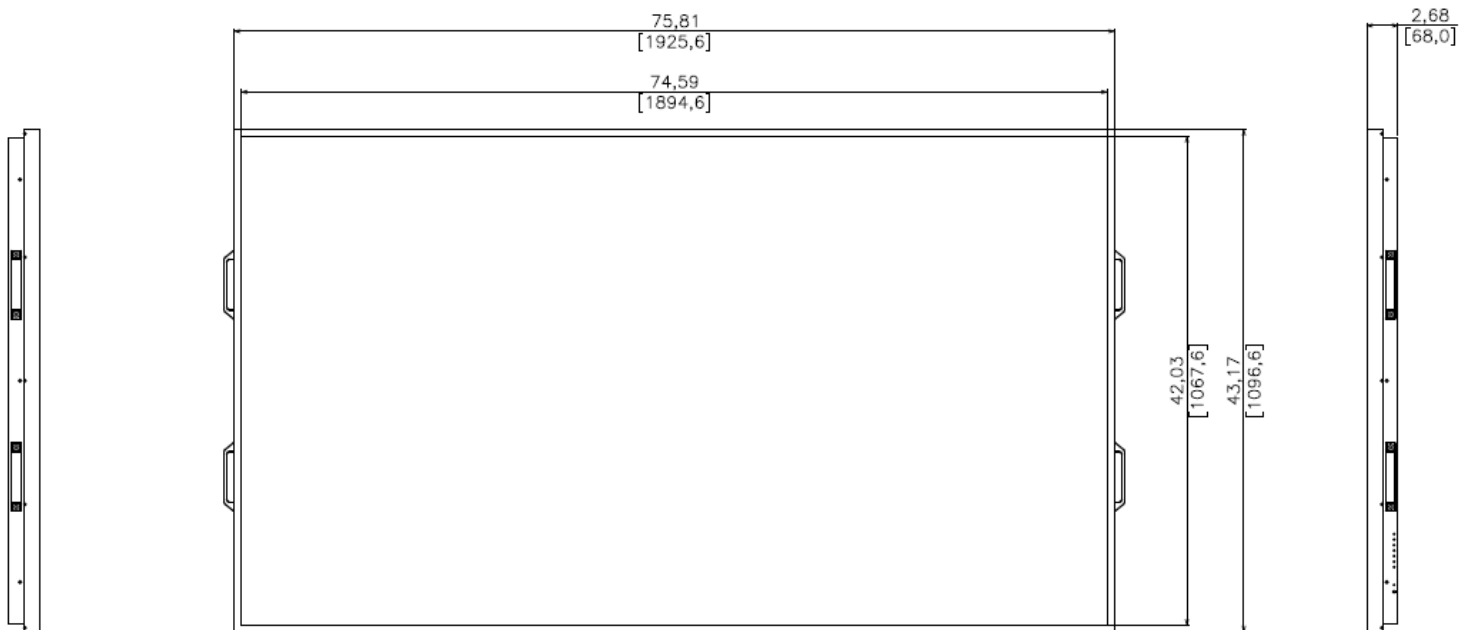

Drawings

Front View