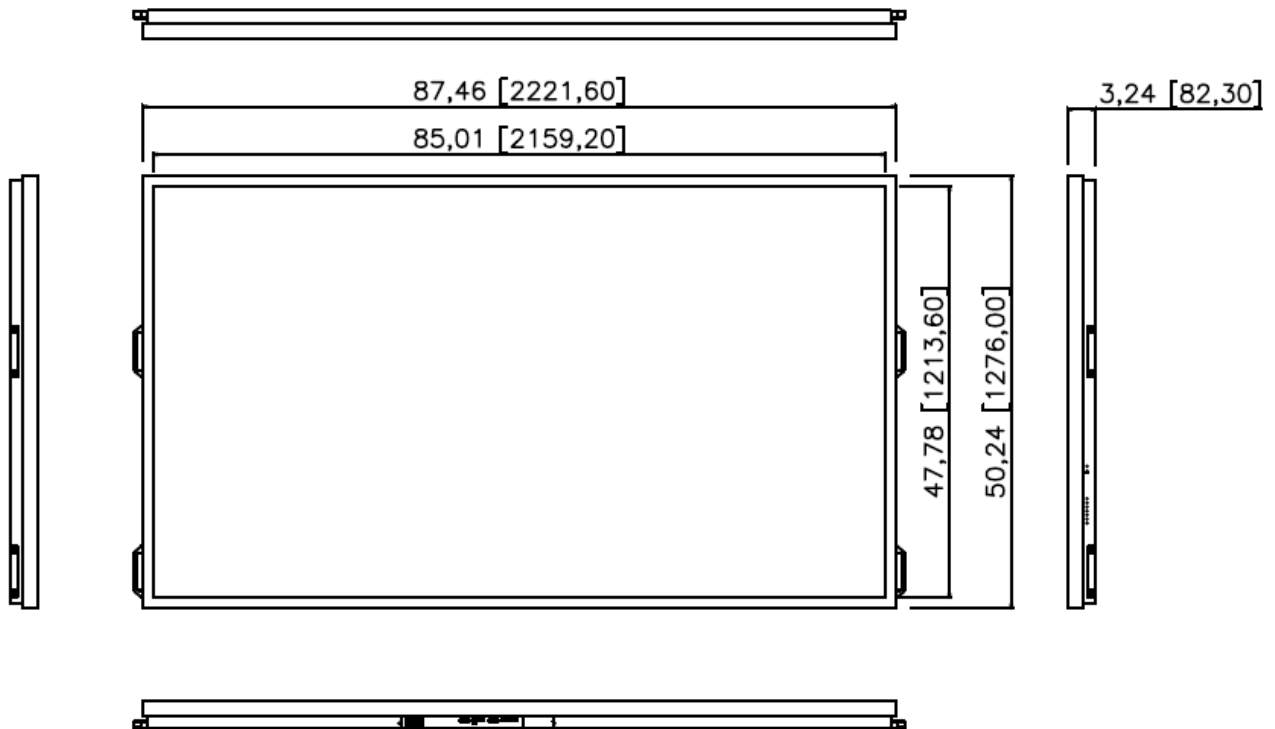

Drawings

Front View

Side handles are removed after installation