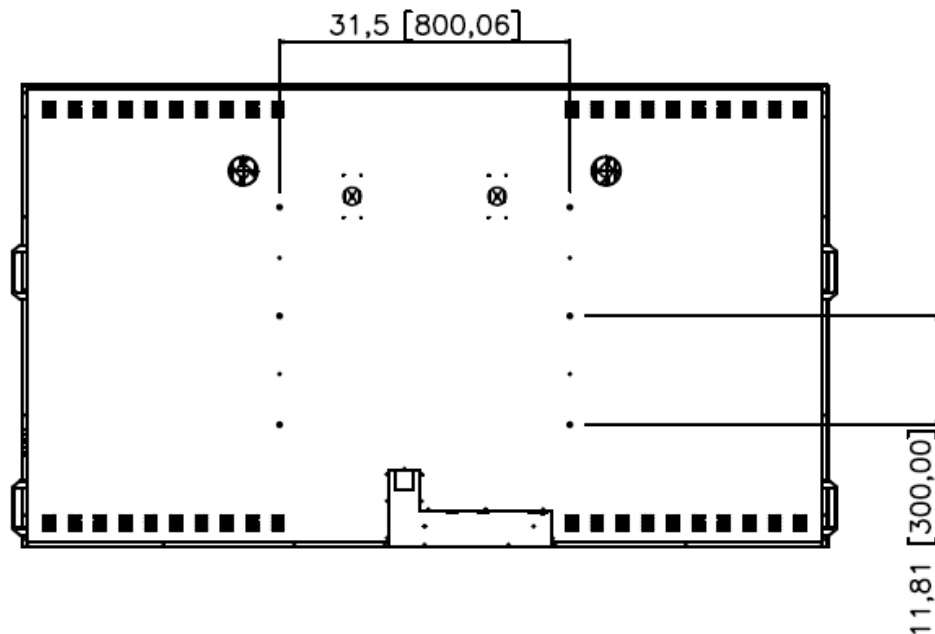

Rear View

Product specification and design are subject to change without notice.

Copyright 2023, GPO Display All rights reserved. This document may not be copied in any form without written permission from GPO Display