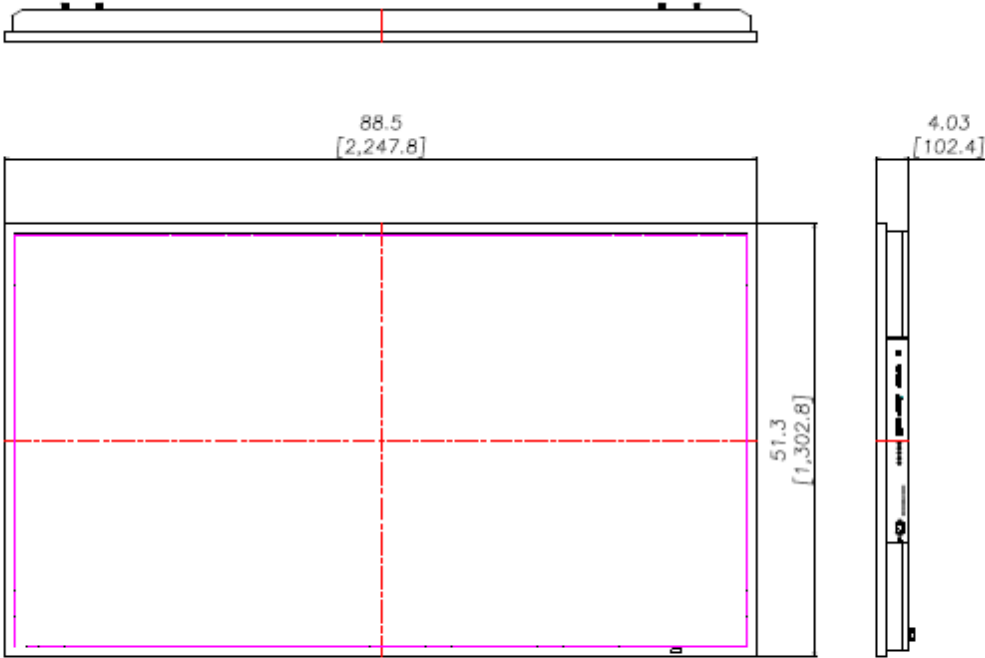

Mechanical Drawing

DK98N

GPO Display's Commercial-Grade 98" 4k LED-LCD Monitors boast 3840x2160 native resolution for unparalleled clarity. DK98N features two inputs supporting 3840x2160 @ 30Hz (DisplayPort and HDMI) in addition to multiple inputs supporting playback at 1920x1080. Also included is a plug-and-play USB multimedia player capable of playback at 1920x1080. Touch is optional and custom housing colors & logos are available upon request.

FRONT VIEW