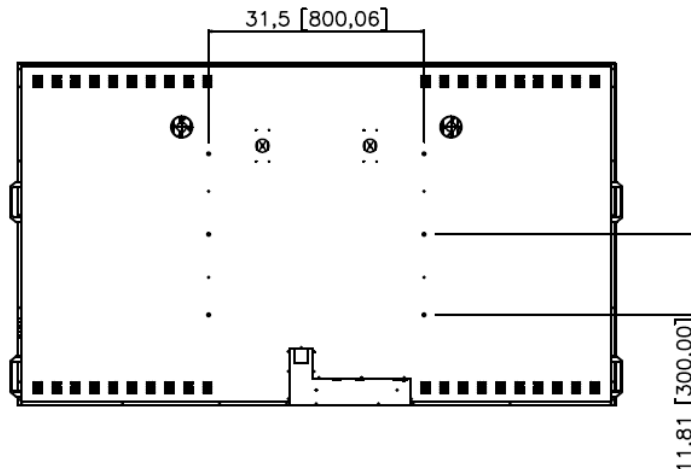

Product specification and design are subject to change without notice.

Copyright 2019, GPO Display All rights reserved. This document may not be copied in any form without written permission from GPO Display Rev. 020117-R01