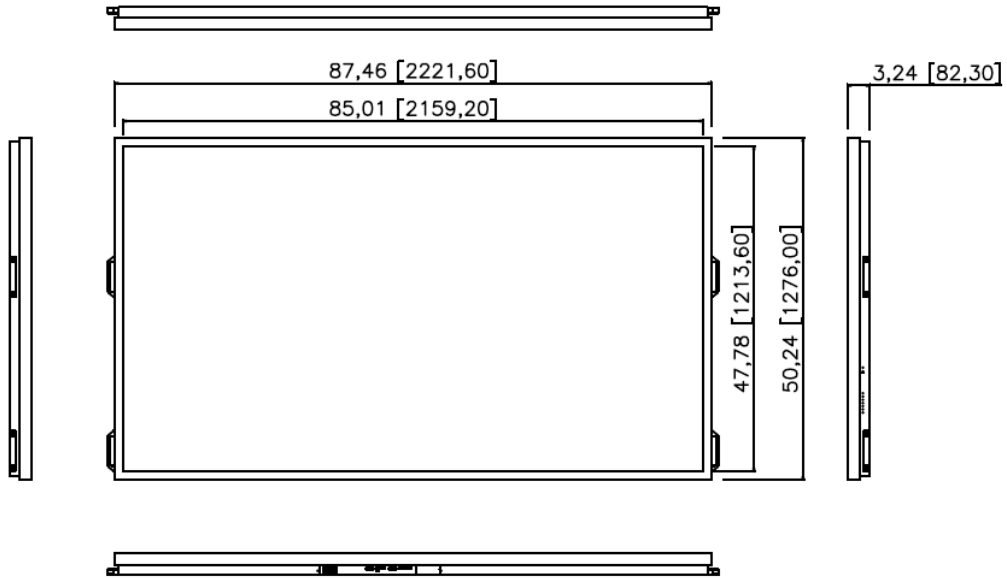

Mechanical Drawing

DK98N

GPO Display's Commercial-Grade 98" 4k LED LCD Monitors boast 3840x2160 native resolution for unparalleled clarity. [DK98N](#) features five video inputs supporting a 4K/UHD (3840x2160) signal. As with all DK-series models from GPO Display, this model is rated for 24/7 use. Custom housing colors & logos are available upon request.

FRONT VIEW

Side handles are removed after installation

REAR VIEW