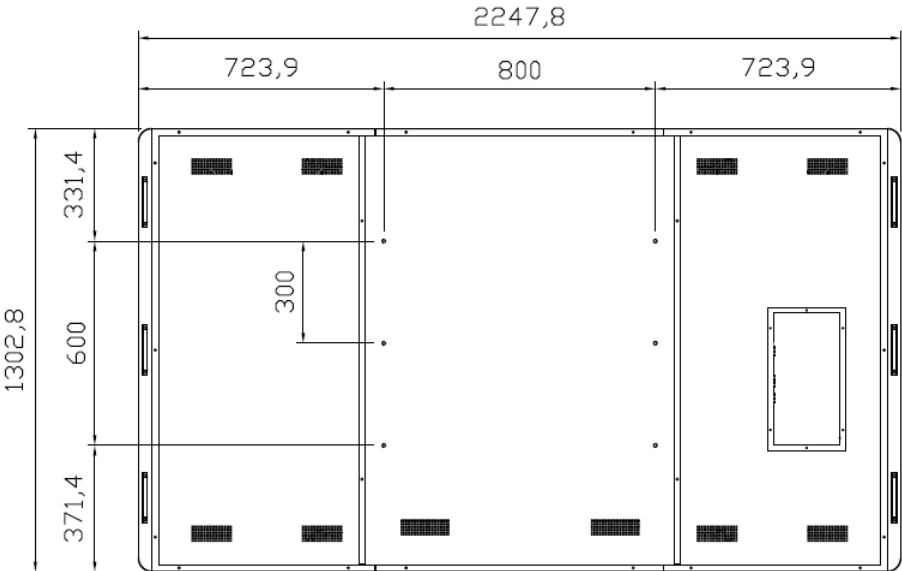

REAR VIEW

Product specification and design are subject to change without notice.

Copyright 2017, GPO Display All rights reserved. This document may not be copied in any form without written permission from GPO Display Rev. 020117-R01