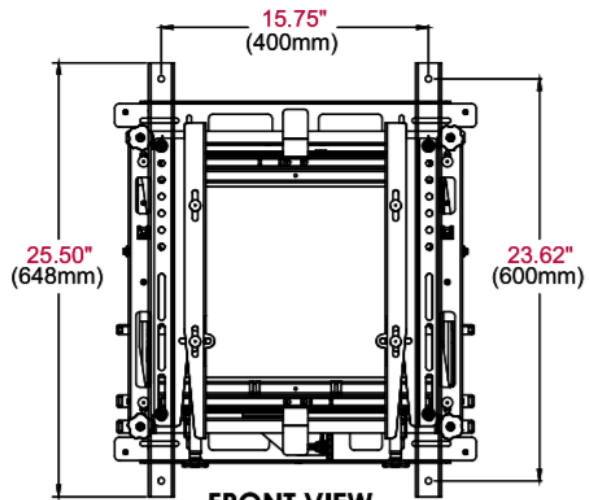

**FRONT VIEW
PORTRAIT ADAPTOR**