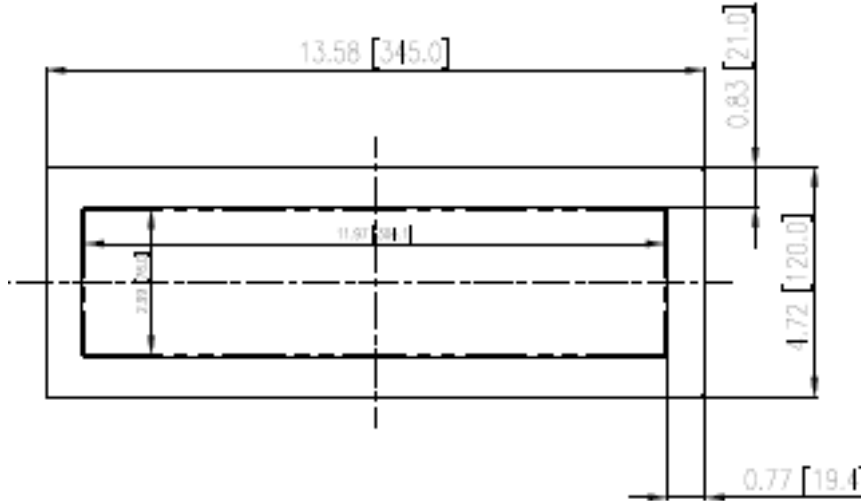

Mechanical Drawing

PA 12H

GPO Display's [PA-series](#) panoramic/bar displays offer a unique approach to digital signage. Featuring a distinctive, "stretched" aspect ratio, these displays fit in spaces which traditional 16:9 displays will not. Menu boards, ad space and lobby signage all benefit from the eye-catching design. [Ask GPO Display](#) for custom/alternative options including logos and custom color housing.

Front View