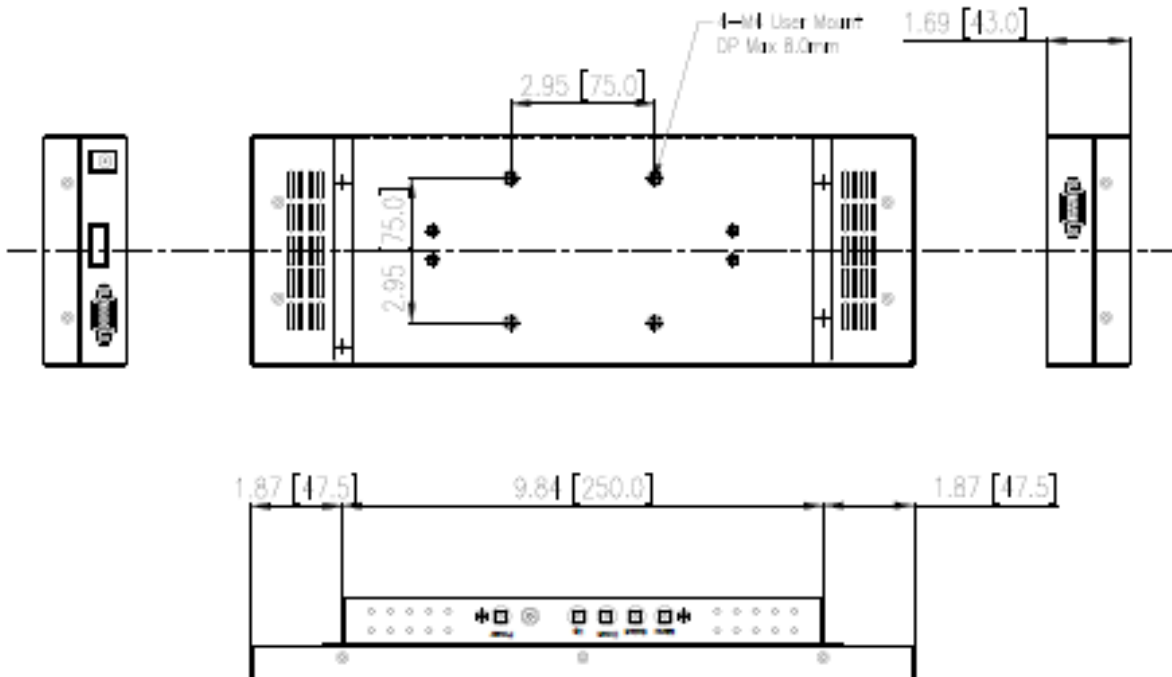

Rear, Side, and Top Views

Product specification and design are subject to change without notice.

Copyright 2017, GPO Display All rights reserved. This document may not be copied in any form without written permission from GPO Display Rev. 020117-R01