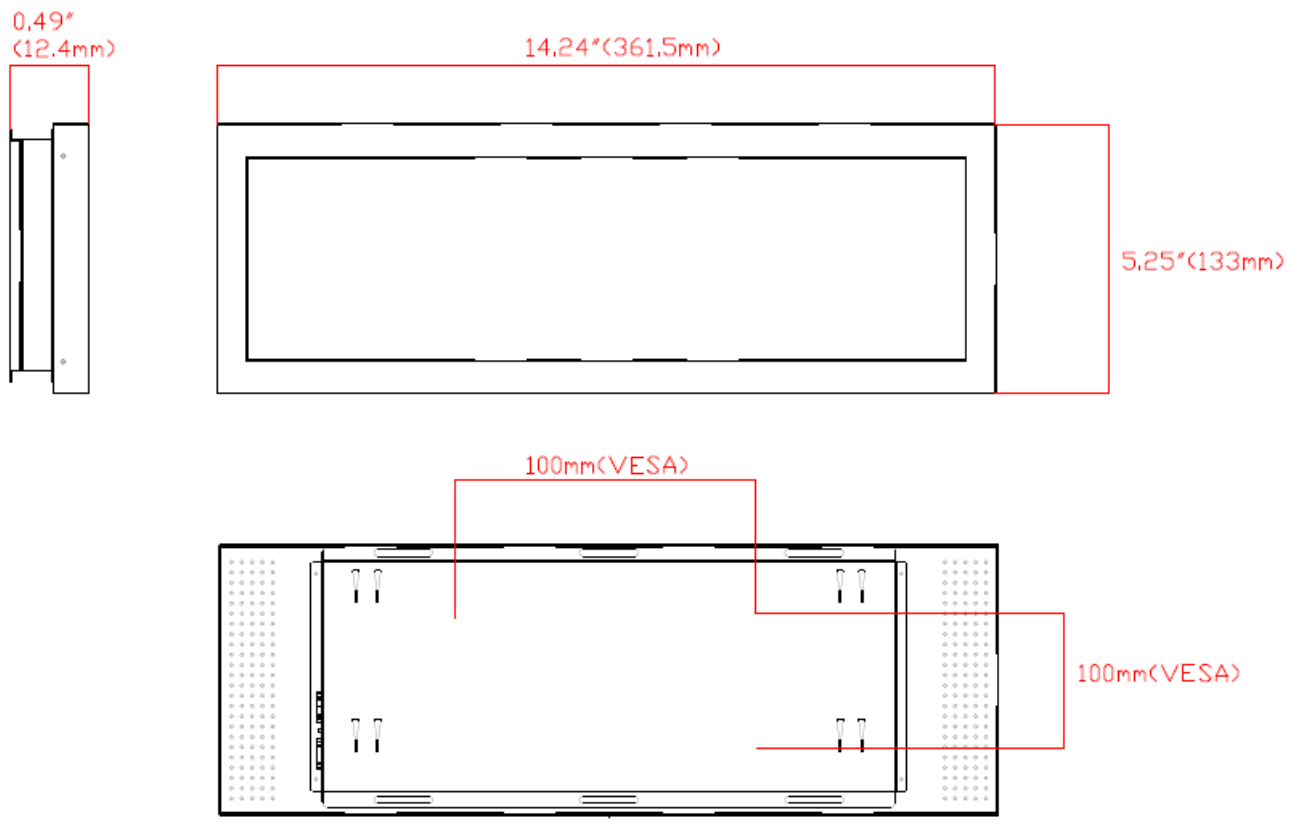

PA14H

Panoramic LCD

Stretch Your Imagination

Panoramic Display

PA14H

Panel Attributes

Panel Technology	14" Stretched LED-LCD
Screen Size (Diag.)	13.9" (2/5 cut of 17")
Native Resolution	1280x398
Active area (mm)	337.9x105.1
Brightness (Typ.)	300nit
Contrast Ratio (Typ.)	1000:1
Displayable Colors	16.7M (8-bit)
Viewing Angle	170° / 160°
Response Time (Typ. GTG)	5ms

Dimensions, Power & Other

Dimension (W x H x D)	361.5x133.25x12.4 (mm) / 14.24"x5.25"x0.49" (In)
Wall Mount	Included
Vesa Pattern (mm)	100x100
Electrical Ratings / Power Type	AC 100 - 240V (50/60Hz) / Power Adapter 12V
Power Consumption (Typ.)	9W / 0.15A
Operating Temperature	32°F - 104°F
Operating Humidity Range	20~80%
Industrial Reliability	30,000+Hours
Warranty	Two years (parts & labor)

Connectivity

HDMI	1
VGA	1
RS232	1

- ✓ Unique aspect ratio
- ✓ Optically-bonded tempered glass (optional)

- ✓ Clean metal bezel (unbranded- custom logos available upon request)
- ✓ Wall mount included

* GPO Display may change specifications and designs without notice.

GPO
DISPLAY

Mechanical Drawing

GPO Display's [PA-series](#) panoramic/bar displays offer a unique approach to digital signage. Featuring a distinctive, "stretched" aspect ratio, these displays fit in spaces which traditional 16:9 displays will not. Menu boards, ad space and lobby signage all benefit from the eye-catching design. [Ask GPO Display](#) for custom/alternative options including logos and custom color housing.