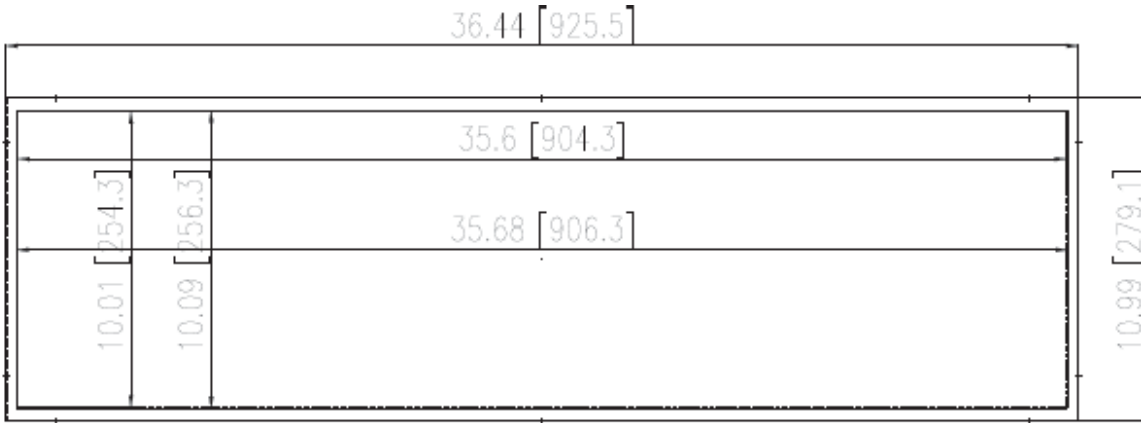

Drawings

Front View