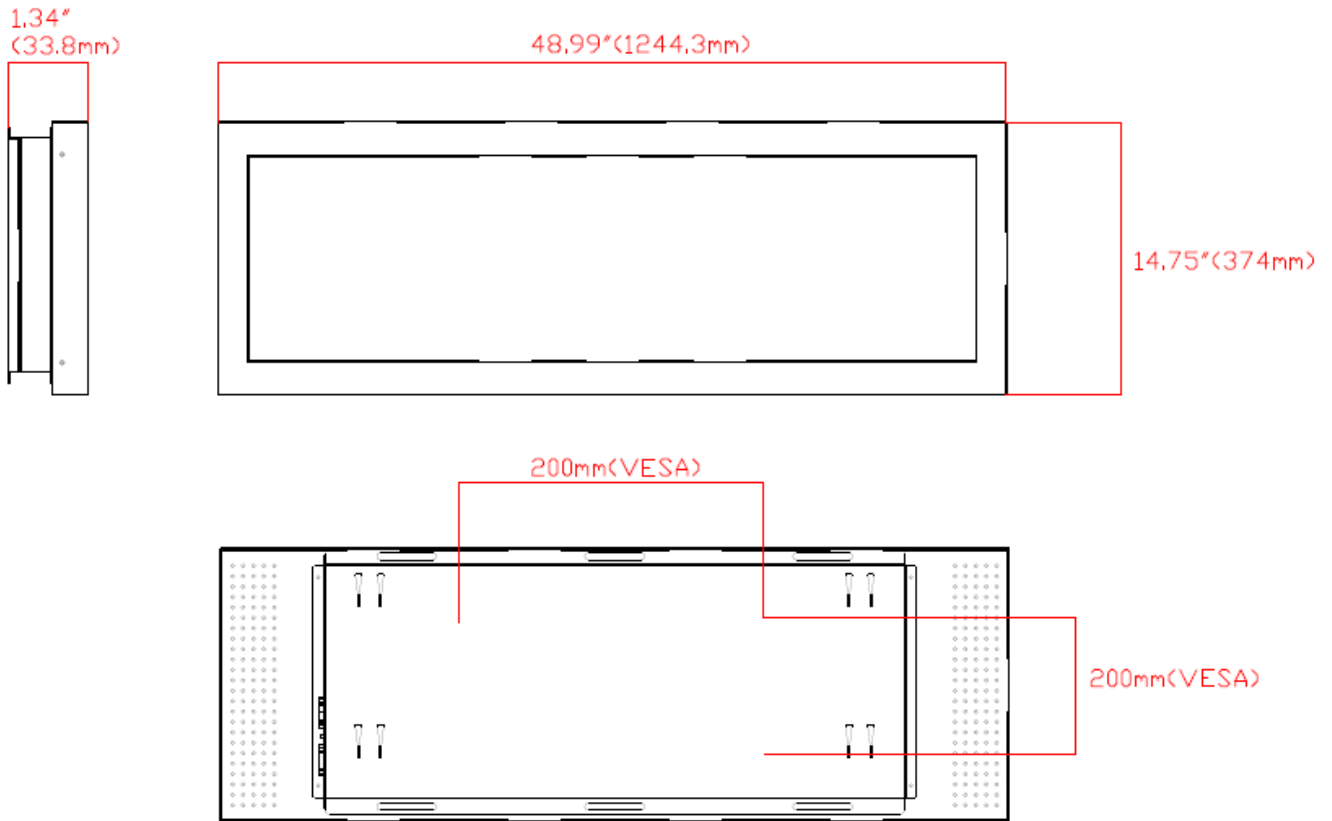

Dimensions, Power & Other

Dimension (W x H x D)	1244.33x374.6x33.8 (mm) / 48.99"x14.75"x1.34" (In)
Wall Mount	Included
Vesa Pattern (mm)	200x200
Electrical Ratings / Power Type	AC 100 - 240V (50/60Hz) / Power Adapter 48V
Power Consumption (Typ.)	90W / 1.3A
Operating Temperature	32°F - 104°F
Operating Humidity Range	20~80%
Industrial Reliability	30,000+Hours
Warranty	Two years (parts & labor)

Connectivity

HDMI	1
VGA	1
RS232	1

- ✓ Unique aspect ratio
- ✓ Optically-bonded tempered glass (optional)
- ✓ Clean metal bezel (unbranded- custom logos available upon request)
- ✓ Wall mount included

* GPO Display may change specifications and designs without notice.

Mechanical Drawing

GPO Display's [PA-series](#) panoramic/bar displays offer a unique approach to digital signage. Featuring a distinctive, "stretched" aspect ratio, these displays fit in spaces which traditional 16:9 displays will not. Menu boards, ad space and lobby signage all benefit from the eye-catching design. [Ask GPO Display](#) for custom/alternative options including logos and custom color housing.