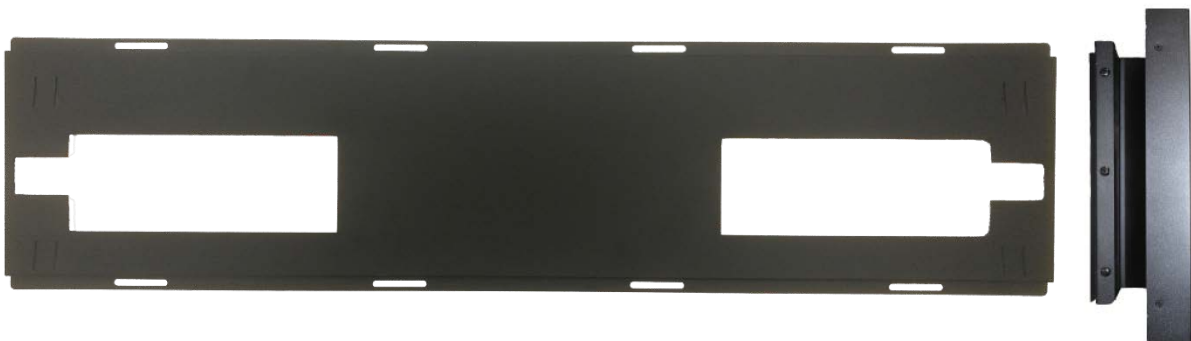

Wall Bracket

Product specification and design are subject to change without notice.

Copyright 2017, GPO Display All rights reserved. This document may not be copied in any form without written permission from GPO Display Rev. 020117-R01