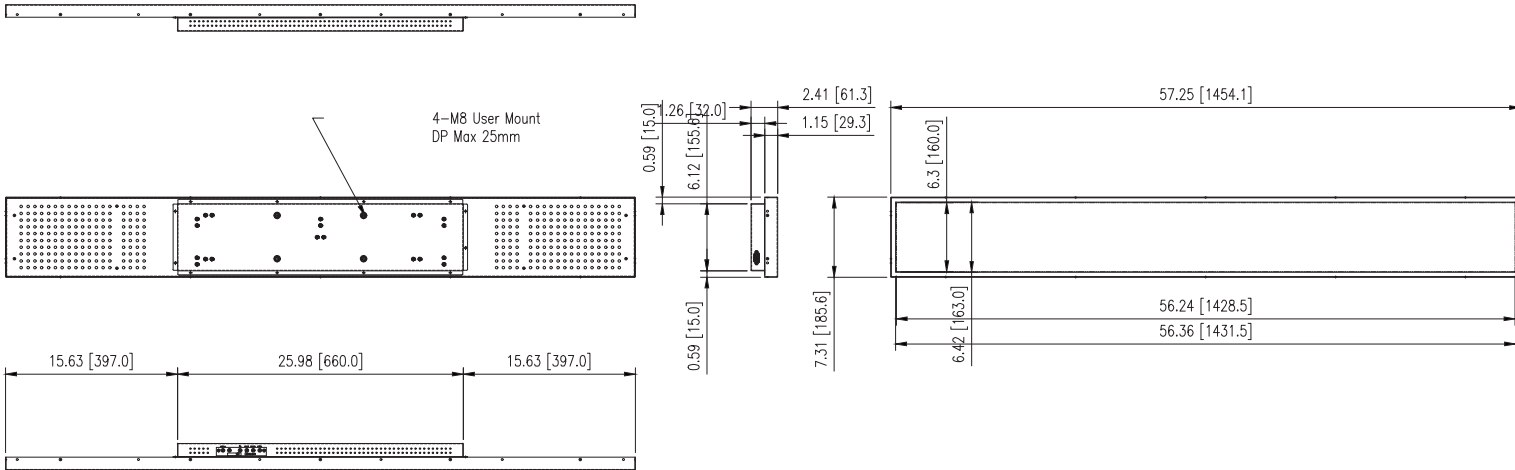

Drawings

Display