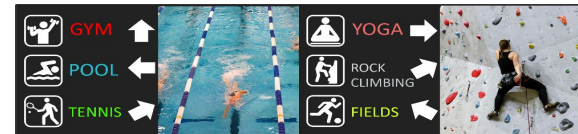

Ultra HD Resolution

Cut from a 98" panel the PA86H delivers Ultra HD resolution with vivid and crisp images.

Connectivity

| | |
|----------------------|----------------------------|
| HDMI (input) | 3 (3840x2160 @60Hz) |
| DisplayPort (Input) | 2 (3840x2160 @60Hz) |
| DisplayPort (Output) | 1 (3840x2160 @60Hz) |
| RS232C (Input) | 1 |
| RS232C (Output) | 1 |
| Internal Speaker | 10W X 2 |
| AC Power Inlet | 1 |
| AC Power Outlet | 1 (for Mini PC) - Optional |