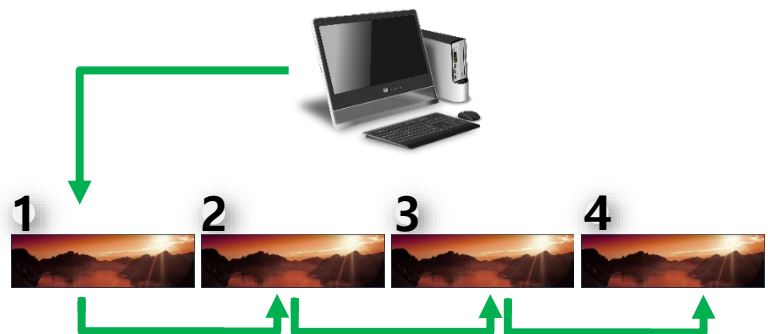

Ultra HD Resolution

Cut from a 98" panel the PA86H delivers Ultra HD resolution with vivid and crisp images.

Connectivity

| | |
|----------------------|----------------------------|
| HDMI (input) | 3 (3840x2160 @60Hz) |
| DisplayPort (Input) | 2 (3840x2160 @60Hz) |
| DisplayPort (Output) | 1 (3840x2160 @60Hz) |
| RS232C (Input) | 1 |
| RS232C (Output) | 1 |
| Internal Speaker | 10W X 2 |
| AC Power Inlet | 1 |
| AC Power Outlet | 1 (for Mini PC) - Optional |

Eye-catching & Versatile

PA86H can be placed in landscape or portrait orientations. This versatility allows for eye-catching signage in a wider range of spaces than traditional 16:9 aspect ratio displays.

Daisy-chaining supported

Displays can be daisy-chained via HDMI in arrays up to 3x3, making for large arrays of stretch displays. RS-232C can also be daisy-chained (up to 25 displays), which gives the user the ability to control and monitor devices from a single control device/output.