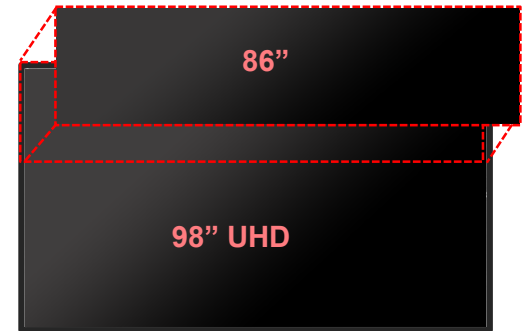

PA86H

Panoramic LCD

Stretch Your Imagination

Panoramic Display

PA86H

Panel Attributes

| | |
|--------------------------|------------------------------|
| Screen Size (Diag.) | 86" |
| Panel Technology | Commercial-grade IPS LED-LCD |
| Resolution | 3840 x 600 |
| Brightness (Typ.) | 500nit |
| Contrast Ratio (Typ.) | 1,100:1 / 500,000:1 (DCR) |
| Viewing Angle | 89°/ 89°/ 89°/ 89°(L/R/U/D) |
| Response Time (Typ. GTG) | 8ms |
| Aspect Ratio | 58:9 |
| Refresh rate | 60Hz |

Dimensions, Power & Other

| | |
|--------------------------|-----------------------------------|
| Dimension (W x H x D) | 85" x 13.8" x 3.02" (Inch) |
| VESA Pattern (mm) | 600x200 |
| Electrical Ratings | AC 100 - 240V (50/60Hz) |
| Power Consumption (Typ.) | 180W |
| DPMS Mode | Yes |
| Operating Temperature | 32°F - 104°F |
| Operating Humidity Range | 10~80% (non-condensing) |
| Possible Display Type | Landscape and Portrait-Compatible |
| Industrial Reliability | 50,000+ Hours |
| Warranty | Two Year Limited (parts & labor) |

Ultra HD Resolution

Cut from a 98" panel the PA86H delivers Ultra HD resolution with vivid and crisp images.

Connectivity

| | |
|----------------------|----------------------------|
| HDMI (input) | 3 (3840x2160 @60Hz) |
| DisplayPort (Input) | 2 (3840x2160 @60Hz) |
| DisplayPort (Output) | 1 (3840x2160 @60Hz) |
| RS232C (Input) | 1 |
| RS232C (Output) | 1 |
| Internal Speaker | 10W X 2 |
| AC Power Inlet | 1 |
| AC Power Outlet | 1 (for Mini PC) - Optional |

Eye-catching & Versatile

PA86H can be placed in landscape or portrait orientations. This versatility allows for eye-catching signage in a wider range of spaces than traditional 16:9 aspect ratio displays.