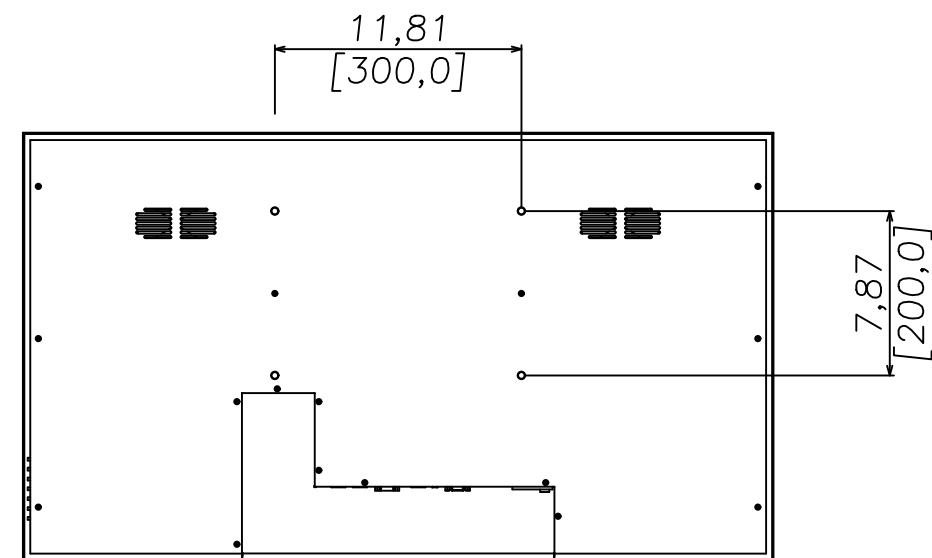

DK40N

40inch 4K Cepella, 300x200 User Dimension

DATE		www.gpodisplay.com			
MATERIAL	NO.	NAME	QTY	REMARK	
HEAT TREATMENT	SCALE	DRAWN	DESIGNED	APPROVED	TITLE
AFTER TREATMENT					DK40N (300x200)
WEIGHT					DWG NO.
FINISHING	A0	GPO Display			
PROJECTION					