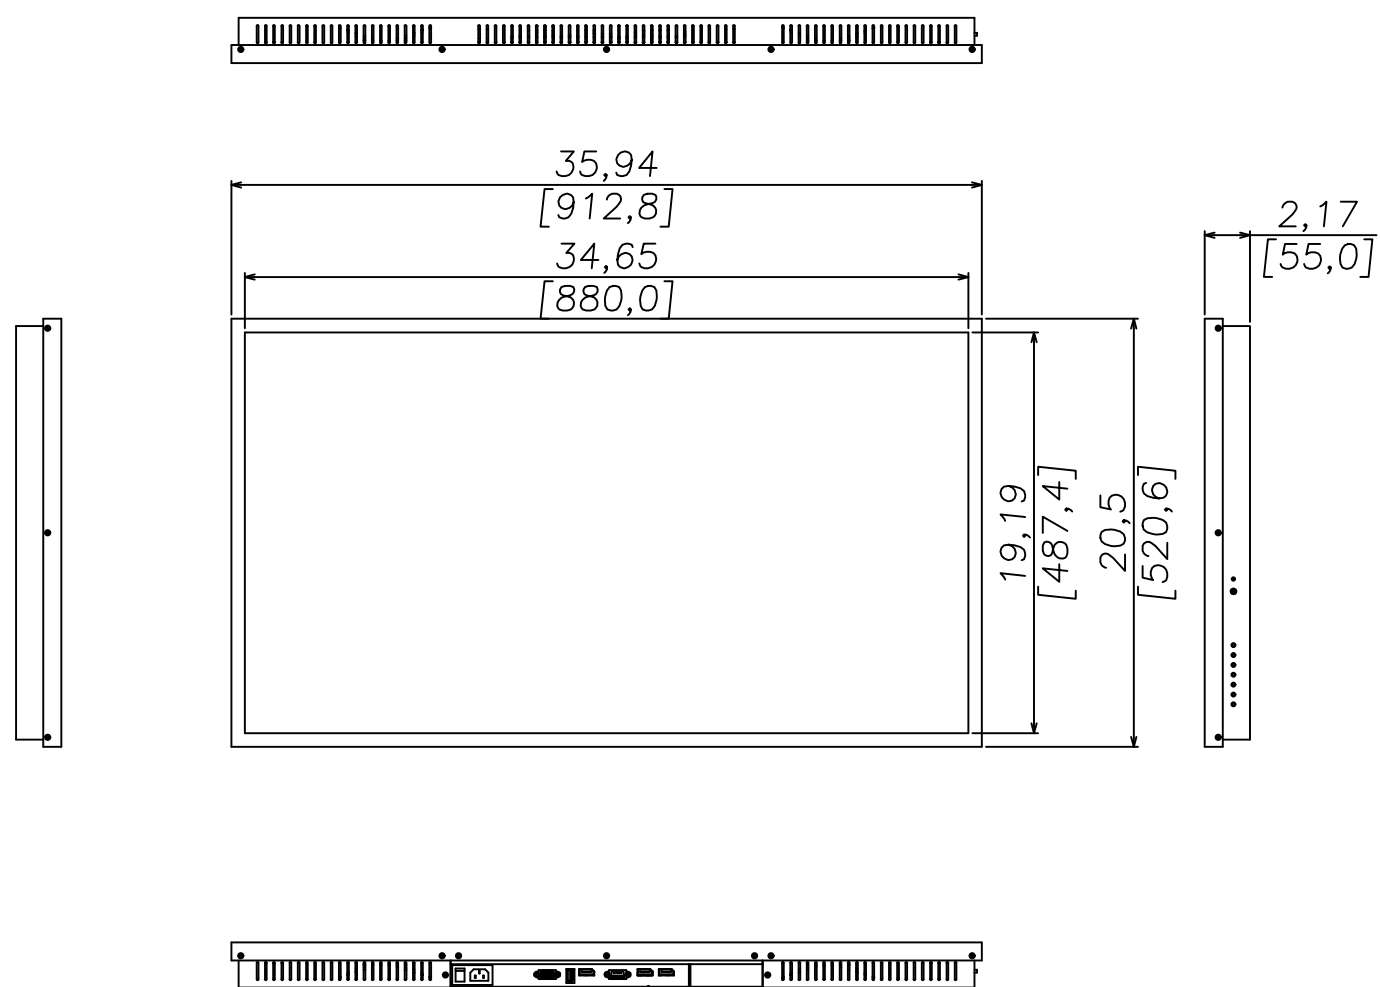

DK40N

40inch 4K Cepella, 300x200 User Dimension

DATE		www.gpodisplay.com			
MATERIAL	NO.	NAME	QTY	REMARK	
HEAT TREATMENT	SCALE	DRAWN	DESIGNED	APPROVED	TITLE
AFTER TREATMENT					DK40N (300x200)
WEIGHT					DWG NO.
FINISHING	A0	GPO Display			
PROJECTION					