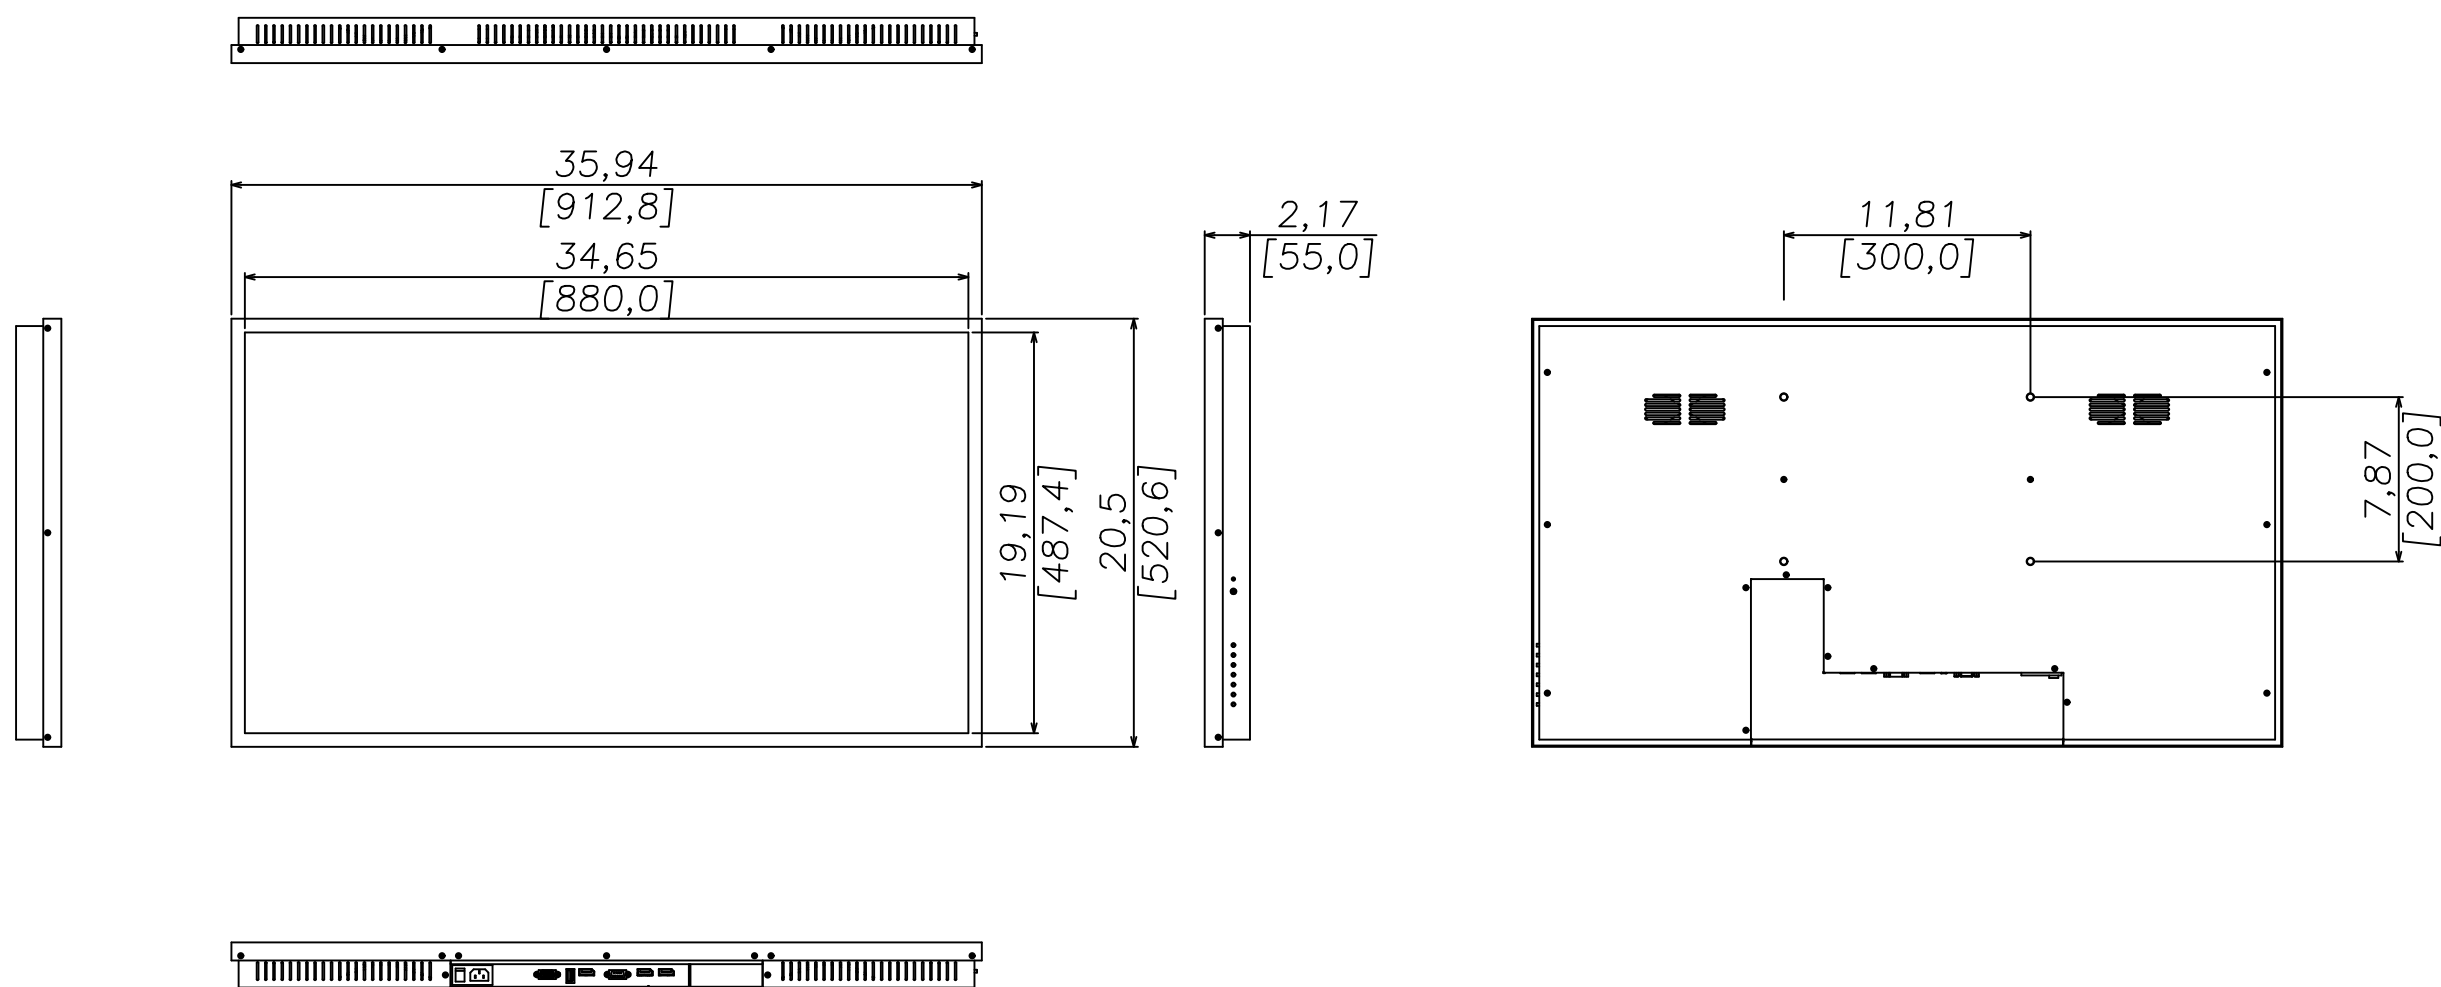

DK40N

40inch 4K Cepella, 300x200 User Dimension

DATE		www.gpodisplay.com			
MATERIAL		NO.	NAME	QTY	REMARK
BEFORE TREATMENT	INC	SCALE	DRAWN	DESIGNED	APPROVED
AFTER TREATMENT					TITLE
WEIGHT	kg				DK40N (300x200)
FINISHING					DWG NO.
PROJECTION		A0	GPO Display		