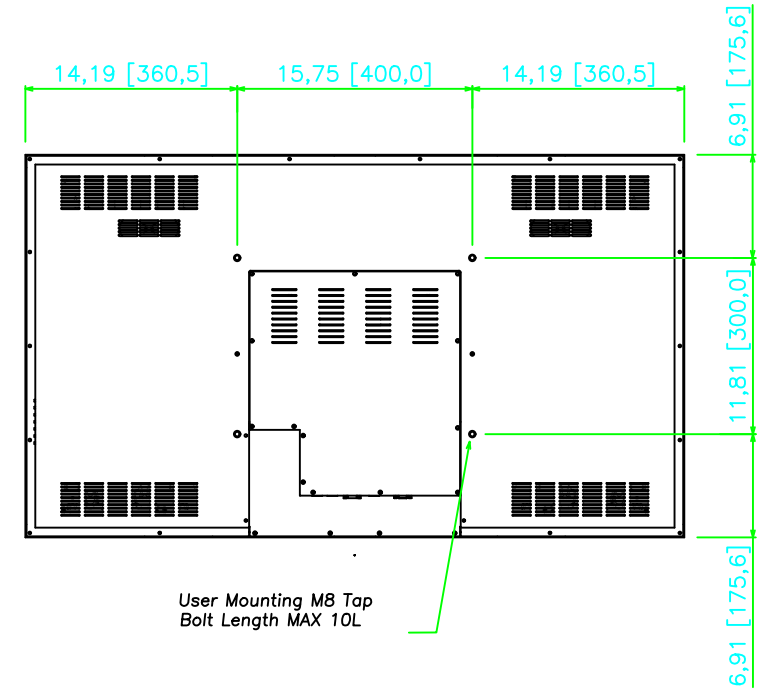

DK49N

49inch 4K User Dimensions

User Mounting M8 Tap
Bolt Length MAX 10L

DATE		NO.	www.gpochina.com		QTY	REMARK
VERSION		SCALE	DRAWN	DESIGNED	APPROVED	
PROJECT						
REVISION						
PREPARED						
PRODUCTION						
AO GPO Display			DATE	NO.		