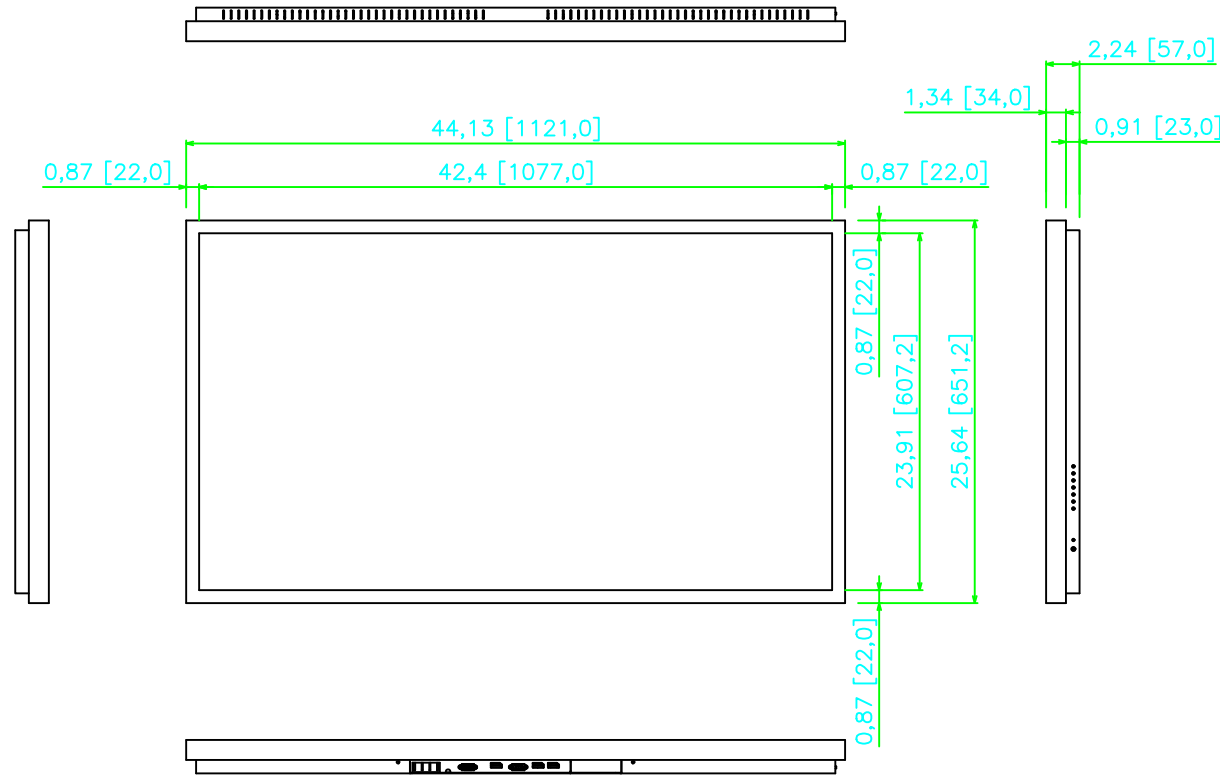

DK49N

49inch 4K User Dimensions

User Mounting M8 Tap
Bolt Length MAX 10L

DATE		NO.	www.gpochina.com		QTY	REMARK
VERSION		SCALE	DRAWN	DESIGNED	APPROVED	
PROJECT						
REVISION						
PREPARED						
PRODUCTION						
AO GPO Display			DATE	NO.		