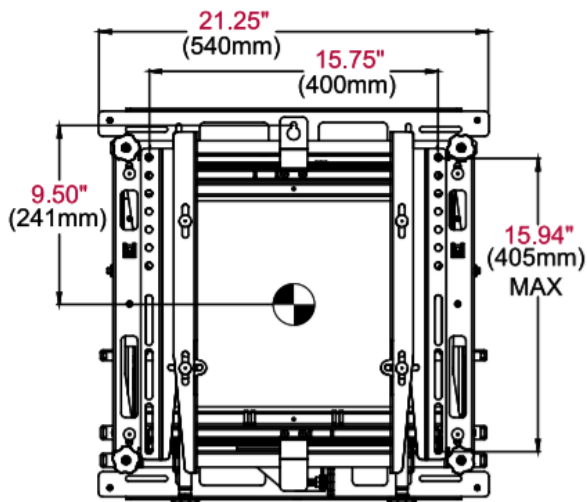

## Specification

Model	GDSVW775
Manufacturer Part #	DS-VW775
Screen Size (Diag.) Supported	46" / 49" / 55"
Technology	Front-accessible mount
Net. Weight	30.3lbs
Compatible products	All GPO Display video wall models 46-55"

**FRONT VIEW  
LANDSCAPE ADAPTOR**

**FRONT VIEW  
PORTRAIT ADAPTOR**

**FRONT VIEW**

**TOP VIEW**

**SIDE VIEW EXTENDED**

**SIDE VIEW COLLAPSED**