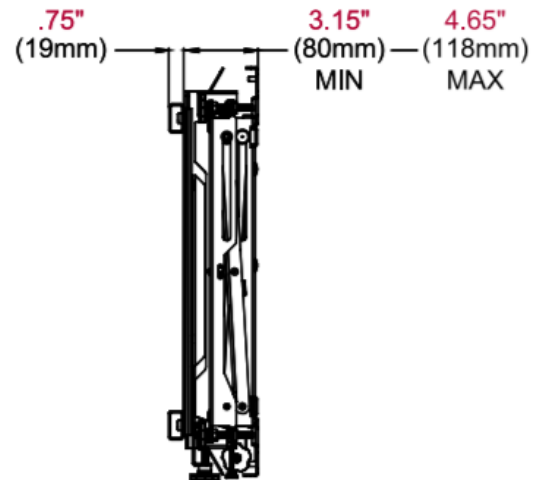

## Specification

Model	GDSVW775
Manufacturer Part #	DS-VW775
Screen Size (Diag.) Supported	46" / 49" / 55"
Technology	Front-accessible mount
Net. Weight	30.3lbs
Compatible products	All GPO Display video wall models 46-55"

**FRONT VIEW  
LANDSCAPE ADAPTOR**

**FRONT VIEW  
PORTRAIT ADAPTOR**

**FRONT VIEW**

**TOP VIEW**

**SIDE VIEW EXTENDED**

**SIDE VIEW COLLAPSED**