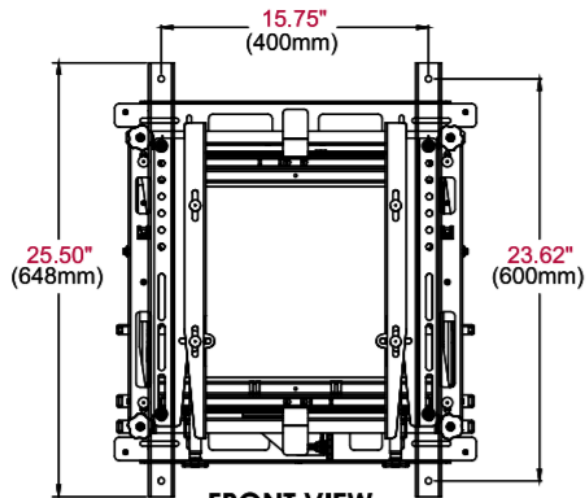

**FRONT VIEW
PORTRAIT ADAPTOR**