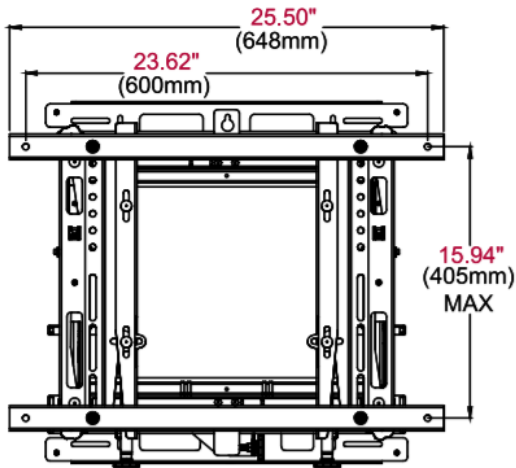

This Full-Service Video Wall Mount from Peerless-AV provides a front-serviceable alternative to GPO Display’s proprietary mounts. These mounts are an especially good fit for video wall arrays where displays are recessed in a wall pocket or are surrounded by custom trim/millwork. Wall plate spacers allow for quick installation, and “no-tool-required” fine-tune adjustments can be made on each axis. Side covers/trim are optional.

## Specification

Model	GDSVW775
Manufacturer Part #	DS-VW775
Screen Size (Diag.) Supported	46" / 49" / 55"
Technology	Front-accessible mount
Net. Weight	30.3lbs
Compatible products	All GPO Display video wall models 46-55"