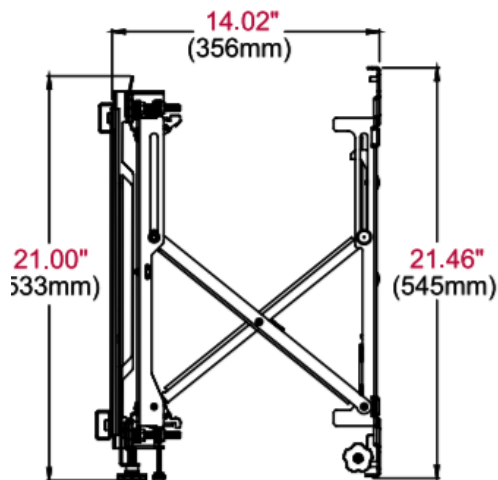

## Specification

Model	GDSVW775
Manufacturer Part #	DS-VW775
Screen Size (Diag.) Supported	46" / 49" / 55"
Technology	Front-accessible mount
Net. Weight	30.3lbs
Compatible products	All GPO Display video wall models 46-55"

**FRONT VIEW  
LANDSCAPE ADAPTOR**

**FRONT VIEW  
PORTRAIT ADAPTOR**

**FRONT VIEW**

**TOP VIEW**

**SIDE VIEW EXTENDED**

**SIDE VIEW COLLAPSED**